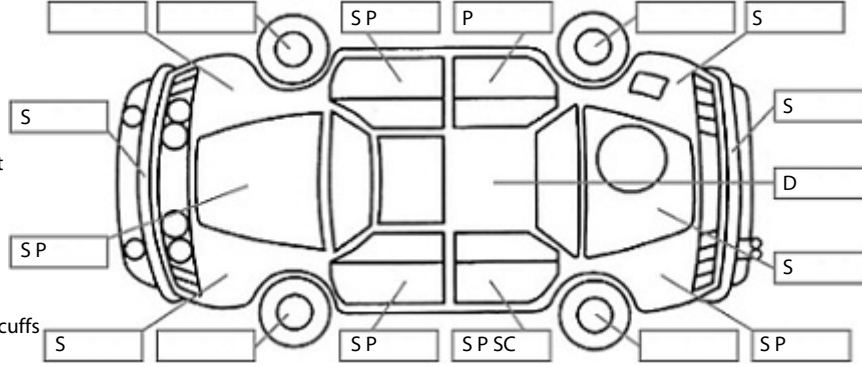

**Key:**

- S = scratch
- D = dent
- R = rust
- PT = paint defect
- C = crack
- P = pin dent
- \* = decals
- SC = stone chips
- W = significant scuffs

**Body Inspection Comments**

Stone chips in CVA.

Note: some defects & blemishes may not be displayed in the diagram

Road Conditions During Test Drive: Dry

Engine Timing Mechanism: Timing Chain  
Evidence of Cam Belt Replacement: Not Applicable Kms:

	Pass	Fail	N/A
<b>Engine</b>			
Oil level	✓		
Smoke & fumes	✓		
Performance	✓		
Noise	✓		
<b>Cooling System</b>			
Coolant condition	✓		
Performance	✓		
Radiator / Hoses (visual)	✓		
<b>Transmission</b>			
Operation	✓		
Noise	✓		
Clutch			✓
CV joints	✓		
Wheel bearings	✓		
<b>Brakes</b>			
Performance	✓		
Hand Brake	✓		
<b>Tyres</b> (lowest observed tread depth of tyres)			
Left front	8	mm	
Right front	8	mm	
Left rear	7	mm	
Right rear	10	mm	
Spare	Yes		
<b>Suspension</b>			
Suspension performance	✓		
Steering performance	✓		
Shock absorbers	✓		
<b>Air Conditioning / Heater</b>			
Operation	✓		
<b>Electrical / Accessories</b>			
Head lights	✓		
Tail lights	✓		
Indicators	✓		
Dashboard warning lights	✓		
Wipers (front & rear)	✓		
Window winder FL	✓		
Window winder FR	✓		
Window winder RL	✓		
Window winder RR	✓		
Rear view mirrors	✓		
Radio (basic test only)	✓		
CD (basic test only)			✓
Number of keys	2		
Central locking	✓		
Remote locking	✓		
Sat. Nav. (basic test only)			✓
Reversing camera	✓		