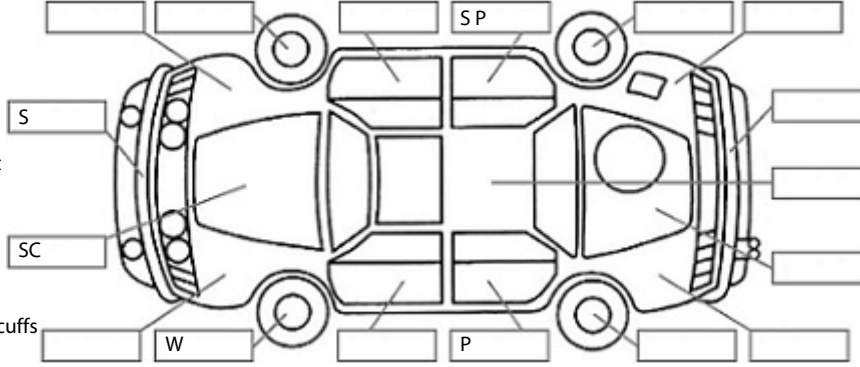

Make: Hyundai	Model: Santa FE	Body Style: SUV
Year: 2021	Registration: NSD303	Reg Expiry: 08 Dec 2024
WoF Expiry: 28 Aug 2025	Odometer: 38,801 Kms	Good No: 23021580
VIN: KMHS281KSMU39224	Next Service: 28/08/25 or 45000km	Service History: Yes

Key:

- S = scratch
- D = dent
- R = rust
- PT = paint defect
- C = crack
- P = pin dent
- * = decals
- SC = stone chips
- W = significant scuffs

Body Inspection Comments

Stone chips in windscreen.

Note: some defects & blemishes may not be displayed in the diagram