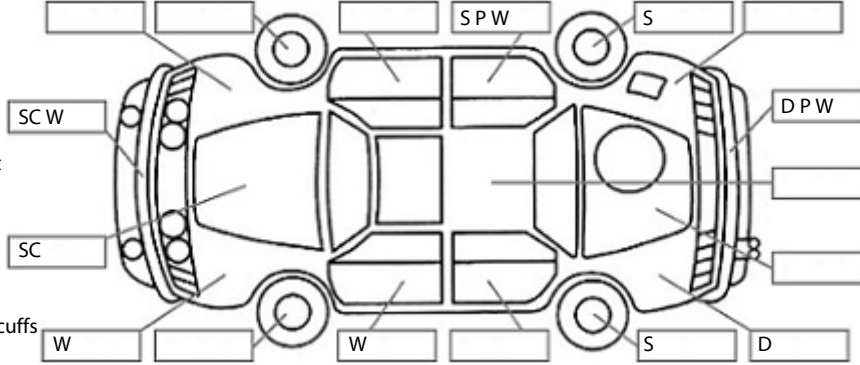

**Key:**

- S = scratch
- D = dent
- R = rust
- PT = paint defect
- C = crack
- P = pin dent
- \* = decals
- SC = stone chips
- W = significant scuffs

**Body Inspection Comments**

LH rear bumper loose.

Note: some defects & blemishes may not be displayed in the diagram