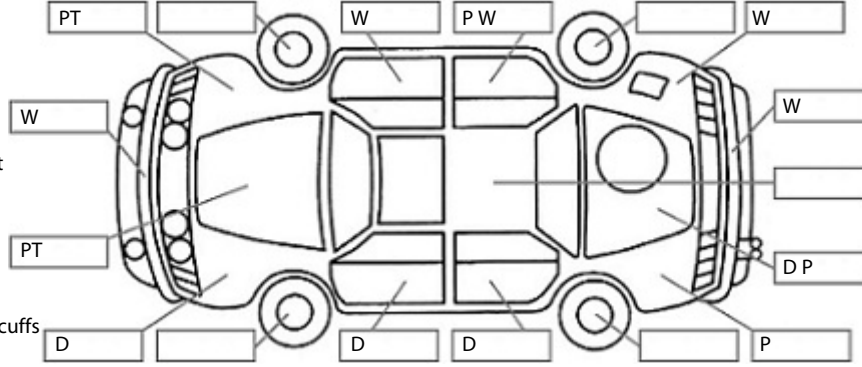

**Key:**

- S = scratch
- D = dent
- R = rust
- PT = paint defect
- C = crack
- P = pin dent
- \* = decals
- SC = stone chips
- W = significant scuffs

**Body Inspection Comments**

Note: some defects & blemishes may not be displayed in the diagram