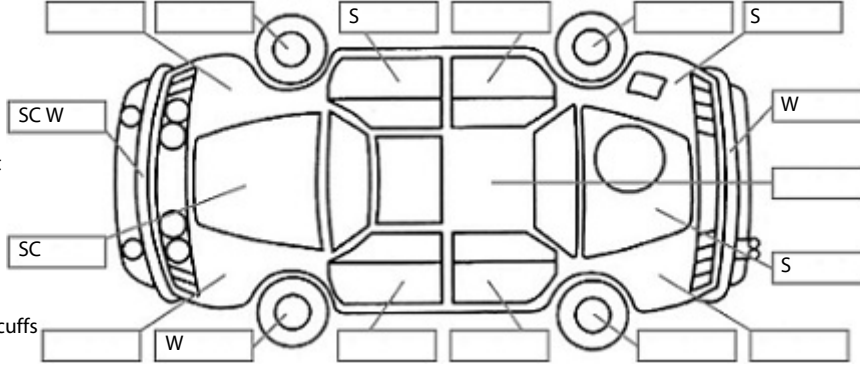

Key:

- S = scratch
- D = dent
- R = rust
- PT = paint defect
- C = crack
- P = pin dent
- * = decals
- SC = stone chips
- W = significant scuffs

Body Inspection Comments

Note: some defects & blemishes may not be displayed in the diagram

Crack in right taillight lens.

Conditions During Body Inspection: Dry

Under Carriage & Under Bonnet Inspection Comments

Interior Comments

Seats	good besides small rip in drivers seat.
Carpets	Good
Panels	Good
Dashboard	Good