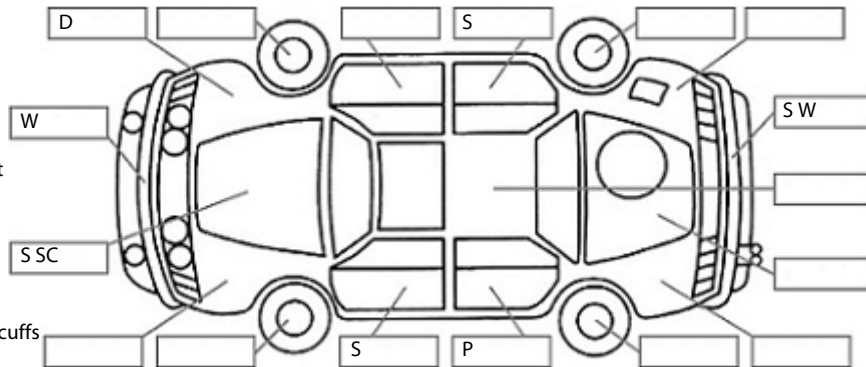

Key:

- S = scratch
- D = dent
- R = rust
- PT = paint defect
- C = crack
- P = pin dent
- * = decals
- SC = stone chips
- W = significant scuffs

Body Inspection Comments

Note: some defects & blemishes may not be displayed in the diagram

Stone chips in windscreen.
Missing LH side front bumper grill cap.

Conditions During Body Inspection: Dry

Under Carriage & Under Bonnet Inspection Comments

All good.

Interior Comments

Seats	Good
Carpets	Good
Panels	Good
Dashboard	Good