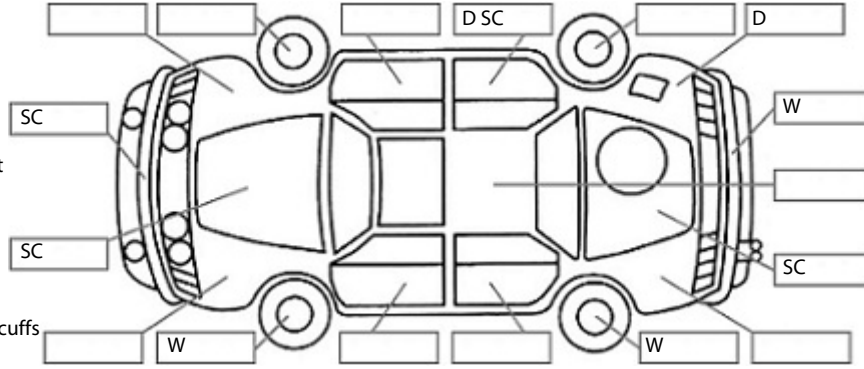

Key:

- S = scratch
- D = dent
- R = rust
- PT = paint defect
- C = crack
- P = pin dent
- * = decals
- SC = stone chips
- W = significant scuffs

Body Inspection Comments

Note: some defects & blemishes may not be displayed in the diagram