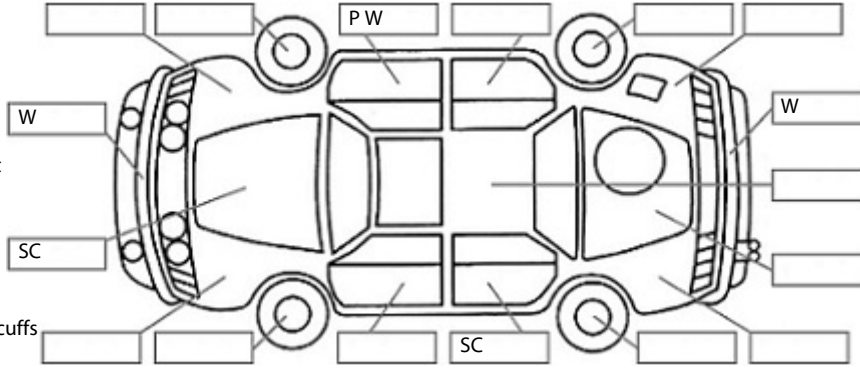

**Key:**

- S = scratch
- D = dent
- R = rust
- PT = paint defect
- C = crack
- P = pin dent
- \* = decals
- SC = stone chips
- W = significant scuffs

Body Inspection Comments

Note: some defects & blemishes may not be displayed in the diagram

Vehicle drove ok.  
Rear windscreen wiper broken off.

Road Conditions During Test Drive: Dry

Engine Timing Mechanism: Timing Chain  
Evidence of Cam Belt Replacement: Not Applicable Kms:

	Pass	Fail	N/A
<b>Engine</b>			
Oil level	✓		
Smoke & fumes	✓		
Performance	✓		
Noise	✓		
<b>Cooling System</b>			
Coolant condition	✓		
Performance	✓		
Radiator / Hoses (visual)	✓		
<b>Transmission</b>			
Operation	✓		
Noise	✓		
Clutch			✓
CV joints	✓		
Wheel bearings	✓		
<b>Brakes</b>			
Performance	✓		
Hand Brake	✓		
<b>Tyres</b> (lowest observed tread depth of tyres)			
Left front	7	mm	
Right front	7	mm	
Left rear	7	mm	
Right rear	7	mm	
Spare	No		
<b>Suspension</b>			
Suspension performance	✓		
Steering performance	✓		
Shock absorbers	✓		
<b>Air Conditioning / Heater</b>			
Operation	✓		
<b>Electrical / Accessories</b>			
Head lights	✓		
Tail lights	✓		
Indicators	✓		
Dashboard warning lights	✓		
Wipers (front & rear)	✓		
Window winder FL	✓		
Window winder FR	✓		
Window winder RL	✓		
Window winder RR	✓		
Rear view mirrors	✓		
Radio (basic test only)	✓		
CD (basic test only)	✓		
Number of keys	2		
Central locking	✓		
Remote locking	✓		
Sat. Nav. (basic test only)			✓
Reversing camera	✓		