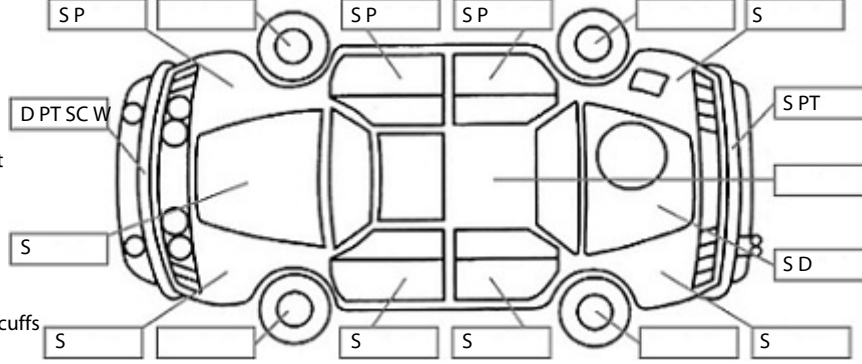

**Key:**

- S = scratch
- D = dent
- R = rust
- PT = paint defect
- C = crack
- P = pin dent
- \* = decals
- SC = stone chips
- W = significant scuffs

**Body Inspection Comments**

Stone chips in windscreen.

Note: some defects & blemishes may not be displayed in the diagram

Conditions During Body Inspection: Dry

**Under Carriage & Under Bonnet Inspection Comments**

Surface corrosion on towbar.

**Interior Comments**