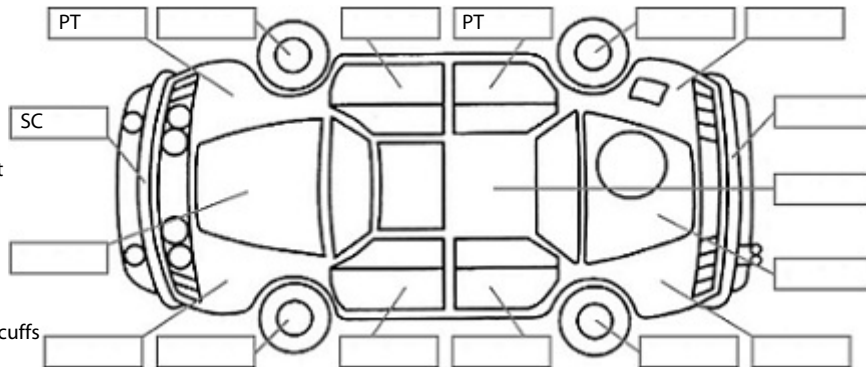

Key:

- S = scratch
- D = dent
- R = rust
- PT = paint defect
- C = crack
- P = pin dent
- * = decals
- SC = stone chips
- W = significant scuffs

Body Inspection Comments

Note: some defects & blemishes may not be displayed in the diagram

Stone chips on windscreen.

Conditions During Body Inspection: Wet

Under Carriage & Under Bonnet Inspection Comments

Inner left rear tyres down has chunk taken out of sidewall.

Interior Comments

Seats	Good
Carpets	Good
Panels	Good
Dashboard	Good