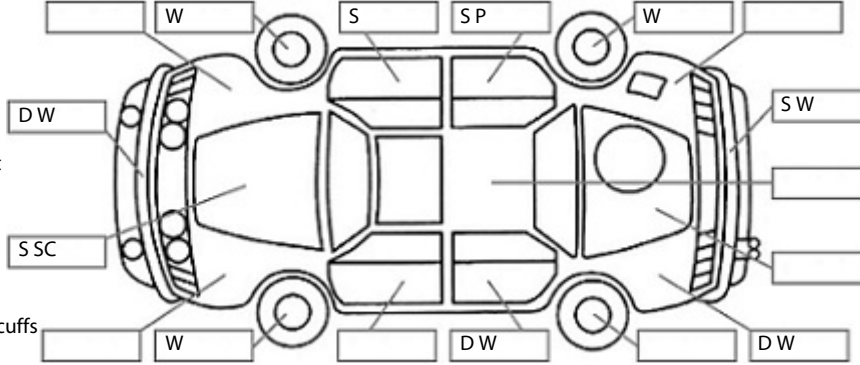

Make: Toyota	Model: Raum	Body Style: Wagon
Year: 2008	Registration: LGH697	Reg Expiry: 22 Sep 2024
WoF Expiry: 24 Apr 2025	Odometer: 150,882 Kms	Good No: 23020341
VIN: 7AT0H638X17122966	Next Service: 159000km	Service History: No

Key:

- S = scratch
- D = dent
- R = rust
- PT = paint defect
- C = crack
- P = pin dent
- * = decals
- SC = stone chips
- W = significant scuffs

Body Inspection Comments

Note: some defects & blemishes may not be displayed in the diagram

Stone chips in windscreen.
Splits in both front head light lenses.

Conditions During Body Inspection: Dry

Under Carriage & Under Bonnet Inspection Comments

Interior Comments

Seats	Good
Carpets	Good
Panels	Good
Dashboard	Good