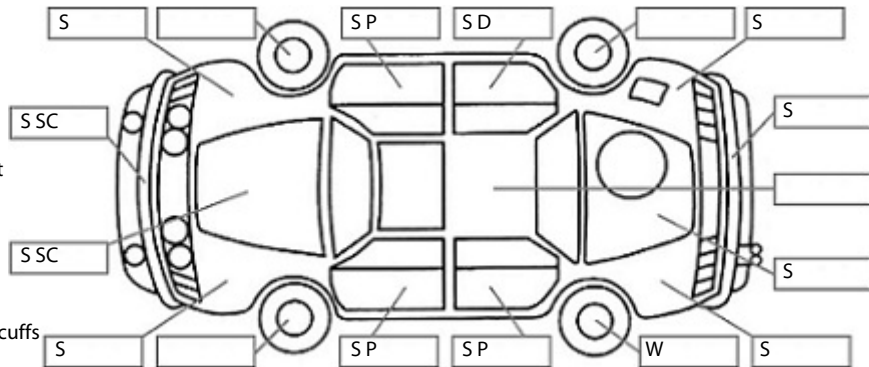

<b>Make:</b> Toyota	<b>Model:</b> Highlander	<b>Body Style:</b> SUV
<b>Year:</b> 2021	<b>Registration:</b> NWZ356	<b>Reg Expiry:</b> 12 Mar 2025
<b>WoF Expiry:</b> 06 Jan 2026	<b>Odometer:</b> 115,276 Kms	<b>Good No:</b> 23020244
<b>VIN:</b> 5TDLB3CH80S068716	<b>Next Service:</b> 125276	<b>Service History:</b> Yes

**Key:**

S = scratch  
 D = dent  
 R = rust  
 PT = paint defect  
 C = crack  
 P = pin dent  
 \* = decals  
 SC = stone chips  
 W = significant scuffs

**Body Inspection Comments**

Note: some defects & blemishes may not be displayed in the diagram

Vehicle drove well.

Road Conditions During Test Drive: Dry

Engine Timing Mechanism: Timing Chain  
 Evidence of Cam Belt Replacement: Not Applicable Kms:

	Pass	Fail	N/A
<b>Engine</b>			
Oil level	✓		
Smoke & fumes	✓		
Performance	✓		
Noise	✓		
<b>Cooling System</b>			
Coolant condition	✓		
Performance	✓		
Radiator / Hoses (visual)	✓		
<b>Transmission</b>			
Operation	✓		
Noise	✓		
Clutch			✓
CV joints	✓		
Wheel bearings	✓		
<b>Brakes</b>			
Performance	✓		
Hand Brake	✓		
<b>Tyres</b> (lowest observed tread depth of tyres)			
Left front	6	mm	
Right front	6	mm	
Left rear	7	mm	
Right rear	7	mm	
Spare	Yes		
<b>Suspension</b>			
Suspension performance	✓		
Steering performance	✓		
Shock absorbers	✓		
<b>Air Conditioning / Heater</b>			
Operation	✓		
<b>Electrical / Accessories</b>			
Head lights	✓		
Tail lights	✓		
Indicators	✓		
Dashboard warning lights	✓		
Wipers (front & rear)	✓		
Window winder FL	✓		
Window winder FR	✓		
Window winder RL	✓		
Window winder RR	✓		
Rear view mirrors	✓		
Radio (basic test only)	✓		
CD (basic test only)	✓		
Number of keys	2		
Central locking	✓		
Remote locking	✓		
Sat. Nav. (basic test only)	✓		
Reversing camera	✓		