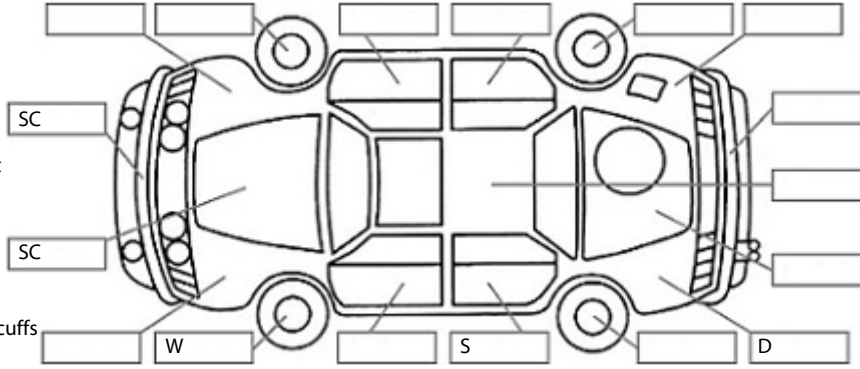

**Key:**

- S = scratch
- D = dent
- R = rust
- PT = paint defect
- C = crack
- P = pin dent
- \* = decals
- SC = stone chips
- W = significant scuffs

Body Inspection Comments

Minor stone chips on windscreen