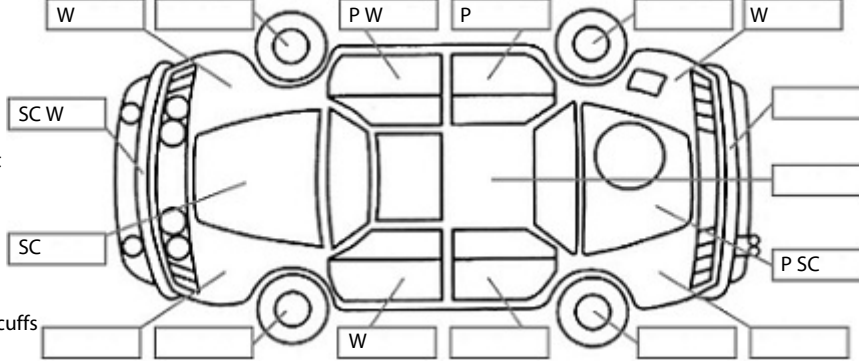

<b>Make:</b> Ford	<b>Model:</b> Ranger	<b>Body Style:</b> Utility
<b>Year:</b> 2020	<b>Registration:</b> MWT851	<b>Reg Expiry:</b> 24 Jun 2024
<b>WoF Expiry:</b> 16 Jul 2025	<b>Odometer:</b> 117,541 Kms	<b>Good No:</b> 23019713
<b>VIN:</b> MPBUMFF50LX27322	<b>Next Service:</b> 130000	<b>Service History:</b> Yes

- Key:**
- S = scratch
  - D = dent
  - R = rust
  - PT = paint defect
  - C = crack
  - P = pin dent
  - \* = decals
  - SC = stone chips
  - W = significant scuffs

Body Inspection Comments

Note: some defects & blemishes may not be displayed in the diagram

Engine Timing Mechanism: Timing Chain  
Evidence of Cam Belt Replacement: Not Applicable Kms:

	Pass	Fail	N/A
<b>Engine</b>			
Oil level	✓		
Smoke & fumes	✓		
Performance	✓		
Noise	✓		
<b>Cooling System</b>			
Coolant condition	✓		
Performance	✓		
Radiator / Hoses (visual)	✓		
<b>Transmission</b>			
Operation	✓		
Noise	✓		
Clutch			✓
CV joints	✓		
Wheel bearings	✓		
<b>Brakes</b>			
Performance	✓		
Hand Brake	✓		
<b>Tyres</b> (lowest observed tread depth of tyres)			
Left front	8.0	mm	
Right front	8.0	mm	
Left rear	7.0	mm	
Right rear	7.0	mm	
Spare	Yes		
<b>Suspension</b>			
Suspension performance	✓		
Steering performance	✓		
Shock absorbers	✓		
<b>Air Conditioning / Heater</b>			
Operation	✓		
<b>Electrical / Accessories</b>			
Head lights	✓		
Tail lights	✓		
Indicators	✓		
Dashboard warning lights	✓		
Wipers (front & rear)	✓		
Window winder FL	✓		
Window winder FR	✓		
Window winder RL	✓		
Window winder RR	✓		
Rear view mirrors	✓		
Radio (basic test only)	✓		
CD (basic test only)	✓		
Number of keys	2		
Central locking	✓		
Remote locking	✓		
Sat. Nav. (basic test only)	✓		
Reversing camera	✓		