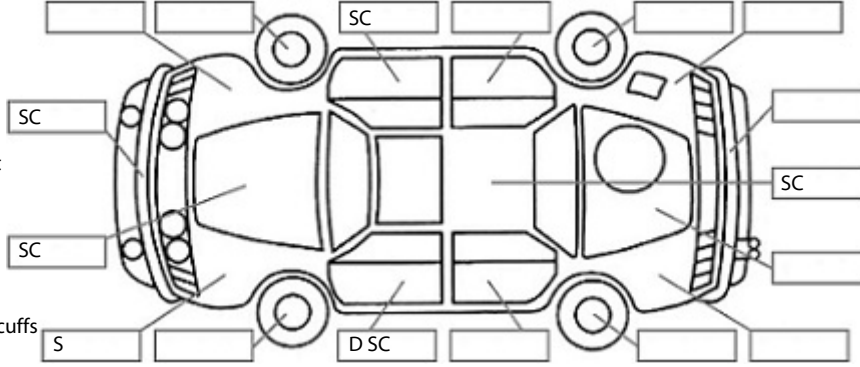

<b>Make:</b> Toyota	<b>Model:</b> Rav4	<b>Body Style:</b> SUV
<b>Year:</b> 2021	<b>Registration:</b> NUC628	<b>Reg Expiry:</b> 19 Oct 2024
<b>WoF Expiry:</b> 30 Jul 2025	<b>Odometer:</b> 114,970 Kms	<b>Good No:</b> 23019029
<b>VIN:</b> JTMZ43FV70D102291	<b>Next Service:</b> 127800	<b>Service History:</b> Yes

**Key:**

- S = scratch
- D = dent
- R = rust
- PT = paint defect
- C = crack
- P = pin dent
- \* = decals
- SC = stone chips
- W = significant scuffs

**Body Inspection Comments**

Minor stone chips on windscreen