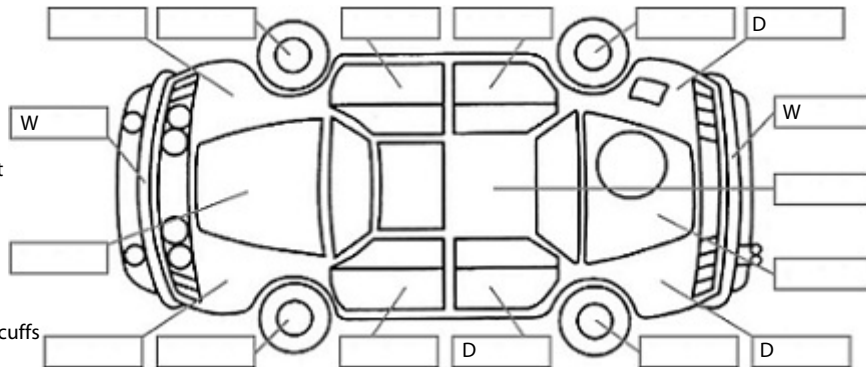

**Key:**

- S = scratch
- D = dent
- R = rust
- PT = paint defect
- C = crack
- P = pin dent
- \* = decals
- SC = stone chips
- W = significant scuffs

**Body Inspection Comments**

Note: some defects & blemishes may not be displayed in the diagram

Left Front Door Mirror Repeater is cracked.  
 Right Front Tyre is unroadworthy (balding on the inner edge).  
 Right van side Moulding missing.

Conditions During Body Inspection: Wet

**Under Carriage & Under Bonnet Inspection Comments**