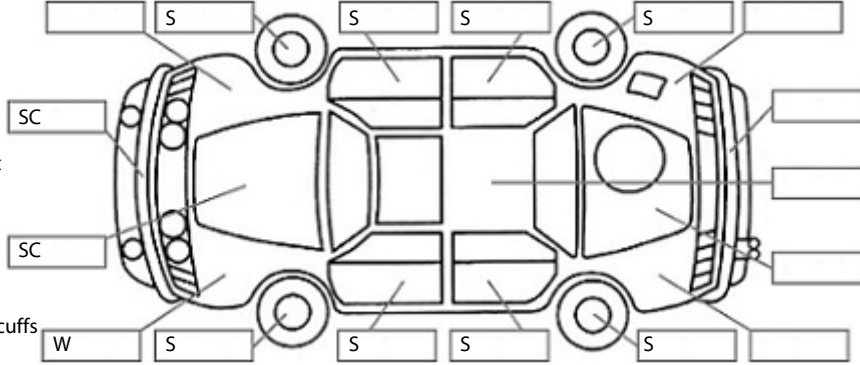

Make: Subaru	Model: Impreza	Body Style: Sedan
Year: 2012	Registration: QAF405	Reg Expiry: 22 Dec 2024
WoF Expiry: 06 Jun 2024	Odometer: 67,261 Kms	Good No: 23017027
VIN: 7AT0GF09X23003960	Next Service: 70,064	Service History: No

Key:

- S = scratch
- D = dent
- R = rust
- PT = paint defect
- C = crack
- P = pin dent
- * = decals
- SC = stone chips
- W = significant scuffs

Body Inspection Comments

Both rear tyres are snow tyres,

Note: some defects & blemishes may not be displayed in the diagram