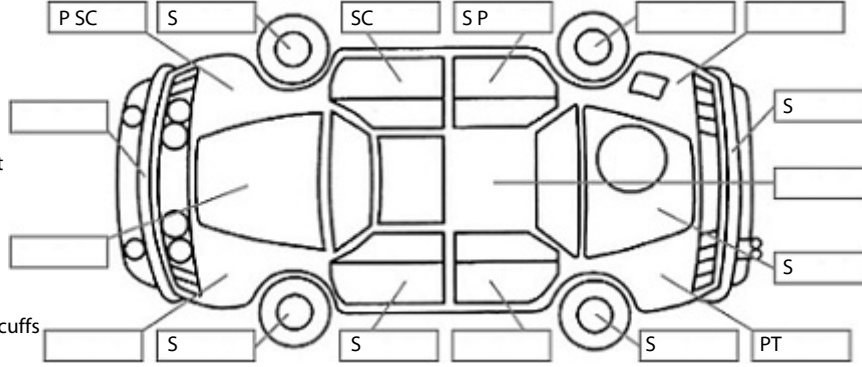

**Key:**

- S = scratch
- D = dent
- R = rust
- PT = paint defect
- C = crack
- P = pin dent
- \* = decals
- SC = stone chips
- W = significant scuffs

Body Inspection Comments

Rear bumper needs alignment,