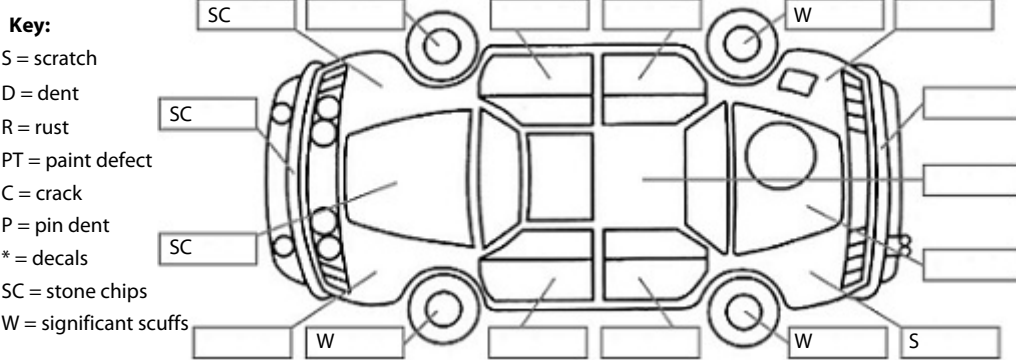

Conditions During Body Inspection: Dry

**Under Carriage & Under Bonnet Inspection Comments**

Rear wheel drive

**Interior Comments**

Seats	Good
Carpets	Good
Panels	Good
Dashboard	Good

**General Comments**

Horn does not work  
Moisture in left side headlight

Road Conditions During Test Drive: Dry

Engine Timing Mechanism: Timing Chain  
Evidence of Cam Belt Replacement: Not Applicable Kms:

	Pass	Fail	N/A
<b>Engine</b>			
Oil level	✓		
Smoke & fumes	✓		
Performance	✓		
Noise	✓		
<b>Cooling System</b>			
Coolant condition	✓		
Performance	✓		
Radiator / Hoses (visual)	✓		
<b>Transmission</b>			
Operation	✓		
Noise	✓		
Clutch			✓
CV joints	✓		
Wheel bearings	✓		
<b>Brakes</b>			
Performance	✓		
Hand Brake	✓		
<b>Tyres</b> (lowest observed tread depth of tyres)			
Left front	7	mm	
Right front	7	mm	
Left rear	7	mm	
Right rear	6	mm	
Spare	No		
<b>Suspension</b>			
Suspension performance	✓		
Steering performance	✓		
Shock absorbers	✓		
<b>Air Conditioning / Heater</b>			
Operation	✓		
<b>Electrical / Accessories</b>			
Head lights		✓	
Tail lights	✓		
Indicators	✓		
Dashboard warning lights	✓		
Wipers (front & rear)	✓		
Window winder FL	✓		
Window winder FR	✓		
Window winder RL	✓		
Window winder RR	✓		
Rear view mirrors	✓		
Radio (basic test only)	✓		
CD (basic test only)	✓		
Number of keys	1		
Central locking	✓		
Remote locking	✓		
Sat. Nav. (basic test only)			✓
Reversing camera	✓		