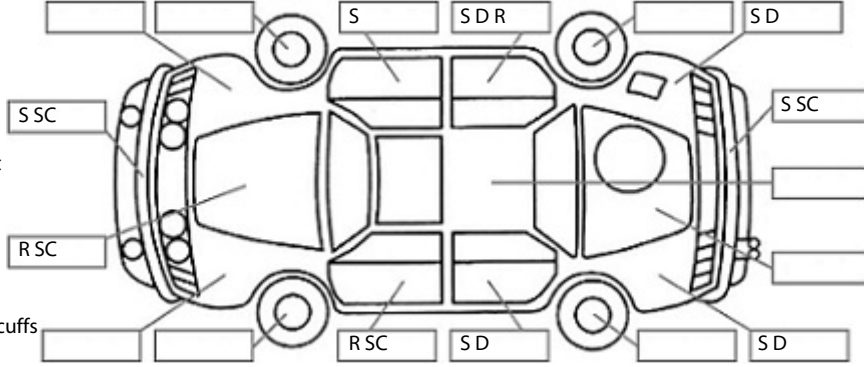

<b>Make:</b> LDV	<b>Model:</b> G10	<b>Body Style:</b> Van
<b>Year:</b> 2021	<b>Registration:</b> NPJ794	<b>Reg Expiry:</b> 29 Jun 2024
<b>WoF Expiry:</b> 22 Oct 2025	<b>Odometer:</b> 51,315 Kms	<b>Good No:</b> 23016697
<b>VIN:</b> LSKG4GL1XMA100360	<b>Next Service:</b> 44200	<b>Service History:</b> No

**Key:**

- S = scratch
- D = dent
- R = rust
- PT = paint defect
- C = crack
- P = pin dent
- \* = decals
- SC = stone chips
- W = significant scuffs

**Body Inspection Comments**

Note: some defects & blemishes may not be displayed in the diagram

Minor stone chips on the windscreen  
No spare tyre

Conditions During Body Inspection: Dry

**Under Carriage & Under Bonnet Inspection Comments**

Rear wheel drive

**Interior Comments**

Seats	Driver seat torn, Good
Carpets	Good
Panels	Good
Dashboard	Good

**General Comments**

Due for a service

Road Conditions During Test Drive: Dry

Engine Timing Mechanism: Timing Chain  
Evidence of Cam Belt Replacement: Not Applicable Kms:

	Pass	Fail	N/A
<b>Engine</b>			
Oil level	✓		
Smoke & fumes	✓		
Performance	✓		
Noise	✓		
<b>Cooling System</b>			
Coolant condition	✓		
Performance	✓		
Radiator / Hoses (visual)	✓		
<b>Transmission</b>			
Operation	✓		
Noise	✓		
Clutch	✓		
CV joints	✓		
Wheel bearings	✓		
<b>Brakes</b>			
Performance	✓		
Hand Brake	✓		
<b>Tyres</b> (lowest observed tread depth of tyres)			
Left front	4.0	mm	
Right front	4.0	mm	
Left rear	3.0	mm	
Right rear	3.0	mm	
Spare	No		
<b>Suspension</b>			
Suspension performance	✓		
Steering performance	✓		
Shock absorbers	✓		
<b>Air Conditioning / Heater</b>			
Operation	✓		
<b>Electrical / Accessories</b>			
Head lights	✓		
Tail lights	✓		
Indicators	✓		
Dashboard warning lights	✓		
Wipers (front & rear)	✓		
Window winder FL	✓		
Window winder FR	✓		
Window winder RL			✓
Window winder RR			✓
Rear view mirrors	✓		
Radio (basic test only)	✓		
CD (basic test only)			✓
Number of keys	2		
Central locking	✓		
Remote locking	✓		
Sat. Nav. (basic test only)			✓
Reversing camera	✓		