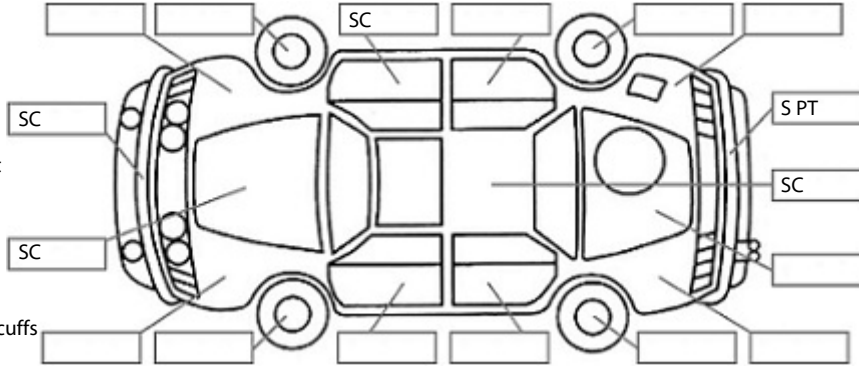

**Key:**

- S = scratch
- D = dent
- R = rust
- PT = paint defect
- C = crack
- P = pin dent
- \* = decals
- SC = stone chips
- W = significant scuffs

Body Inspection Comments

Note: some defects & blemishes may not be displayed in the diagram

Engine Timing Mechanism: Timing Chain  
Evidence of Cam Belt Replacement: Not Applicable Kms:

	Pass	Fail	N/A
<b>Engine</b>			
Oil level	✓		
Smoke & fumes	✓		
Performance	✓		
Noise	✓		
<b>Cooling System</b>			
Coolant condition	✓		
Performance	✓		
Radiator / Hoses (visual)	✓		
<b>Transmission</b>			
Operation	✓		
Noise	✓		
Clutch			✓
CV joints	✓		
Wheel bearings	✓		
<b>Brakes</b>			
Performance	✓		
Hand Brake	✓		
<b>Tyres</b> (lowest observed tread depth of tyres)			
Left front	6	mm	
Right front	6	mm	
Left rear	6.5	mm	
Right rear	8	mm	
Spare	Yes		
<b>Suspension</b>			
Suspension performance	✓		
Steering performance	✓		
Shock absorbers	✓		
<b>Air Conditioning / Heater</b>			
Operation	✓		
<b>Electrical / Accessories</b>			
Head lights	✓		
Tail lights	✓		
Indicators	✓		
Dashboard warning lights	✓		
Wipers (front & rear)	✓		
Window winder FL	✓		
Window winder FR	✓		
Window winder RL	✓		
Window winder RR	✓		
Rear view mirrors	✓		
Radio (basic test only)	✓		
CD (basic test only)	✓		
Number of keys	2		
Central locking	✓		
Remote locking	✓		
Sat. Nav. (basic test only)	✓		
Reversing camera	✓		