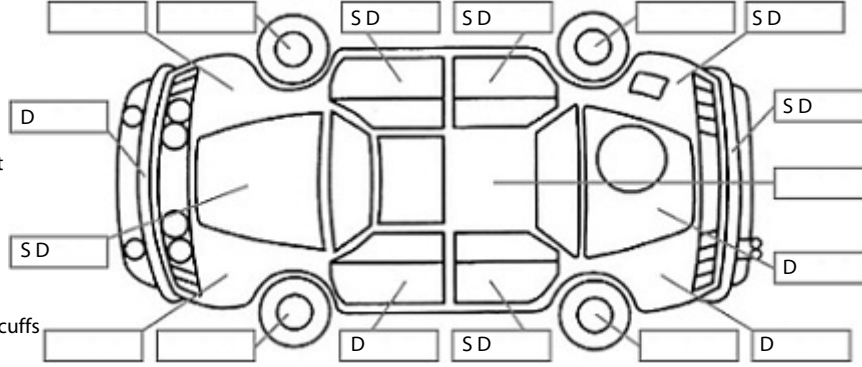

**Key:**

- S = scratch
- D = dent
- R = rust
- PT = paint defect
- C = crack
- P = pin dent
- \* = decals
- SC = stone chips
- W = significant scuffs

**Body Inspection Comments**

Windscreen has crack outside the CVA.  
Right Front Tyre is bald on the inner edge.  
Toyota emblem is missing from Tailgate.