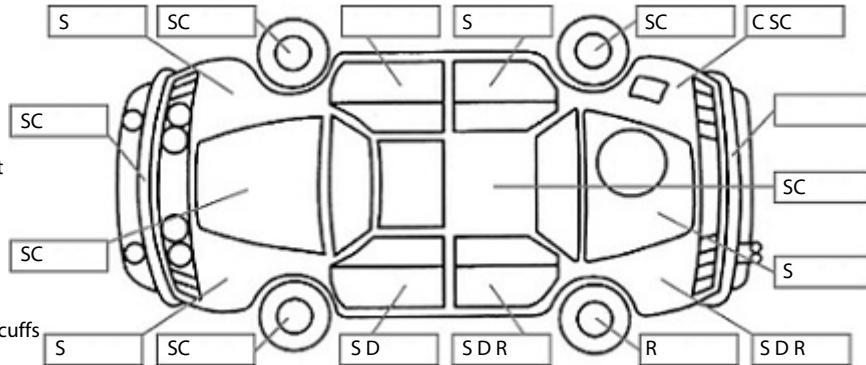

Key:

- S = scratch
- D = dent
- R = rust
- PT = paint defect
- C = crack
- P = pin dent
- * = decals
- SC = stone chips
- W = significant scuffs

Note: some defects & blemishes may not be displayed in the diagram

Body Inspection Comments

Rear windows tinted.
LHR rim has rust spots appearing. LHF door monsoon broken.
Minor stonechips front windscreen.

Conditions During Body Inspection: Wet

Under Carriage & Under Bonnet Inspection Comments

Engine Timing Mechanism: Timing Chain
Evidence of Cam Belt Replacement: Not Applicable Kms:

	Pass	Fail	N/A
Engine			
Oil level	✓		
Smoke & fumes	✓		
Performance	✓		
Noise	✓		
Cooling System			
Coolant condition	✓		
Performance	✓		
Radiator / Hoses (visual)	✓		
Transmission			
Operation	✓		
Noise	✓		
Clutch			✓
CV joints	✓		
Wheel bearings	✓		
Brakes			
Performance	✓		
Hand Brake	✓		
Tyres (lowest observed tread depth of tyres)			
Left front	6.5	mm	
Right front	6.5	mm	
Left rear	1.5	mm	
Right rear	3.4	mm	
Spare	Yes		
Suspension			
Suspension performance	✓		
Steering performance	✓		
Shock absorbers	✓		
Air Conditioning / Heater			
Operation	✓		
Electrical / Accessories			
Head lights	✓		
Tail lights	✓		
Indicators	✓		
Dashboard warning lights	✓		
Wipers (front & rear)	✓		
Window winder FL	✓		
Window winder FR	✓		
Window winder RL			✓
Window winder RR			✓
Rear view mirrors	✓		
Radio (basic test only)	✓		
CD (basic test only)			✓
Number of keys	2		
Central locking	✓		
Remote locking	✓		
Sat. Nav. (basic test only)			✓
Reversing camera	✓		