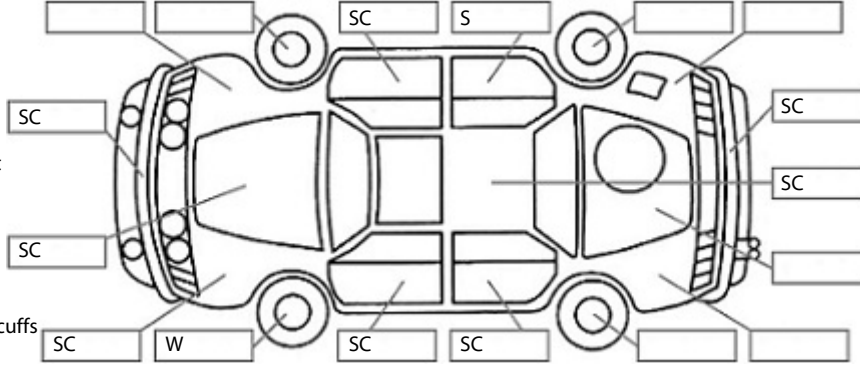

Key:

- S = scratch
- D = dent
- R = rust
- PT = paint defect
- C = crack
- P = pin dent
- * = decals
- SC = stone chips
- W = significant scuffs

Body Inspection Comments

Pitting in windscreen.

Note: some defects & blemishes may not be displayed in the diagram

Engine Timing Mechanism: Timing Chain
Evidence of Cam Belt Replacement: Not Applicable Kms:

	Pass	Fail	N/A
Engine			
Oil level	✓		
Smoke & fumes	✓		
Performance	✓		
Noise	✓		
Cooling System			
Coolant condition	✓		
Performance	✓		
Radiator / Hoses (visual)	✓		
Transmission			
Operation	✓		
Noise	✓		
Clutch	✓		
CV joints	✓		
Wheel bearings	✓		
Brakes			
Performance	✓		
Hand Brake	✓		
Tyres (lowest observed tread depth of tyres)			
Left front	4.5	mm	
Right front	5.0	mm	
Left rear	3.5	mm	
Right rear	4.5	mm	
Spare	Yes		
Suspension			
Suspension performance	✓		
Steering performance	✓		
Shock absorbers	✓		
Air Conditioning / Heater			
Operation	✓		
Electrical / Accessories			
Head lights	✓		
Tail lights	✓		
Indicators	✓		
Dashboard warning lights	✓		
Wipers (front & rear)	✓		
Window winder FL	✓		
Window winder FR	✓		
Window winder RL	✓		
Window winder RR	✓		
Rear view mirrors	✓		
Radio (basic test only)	✓		
CD (basic test only)	✓		
Number of keys	2		
Central locking	✓		
Remote locking			✓
Sat. Nav. (basic test only)			✓
Reversing camera			✓