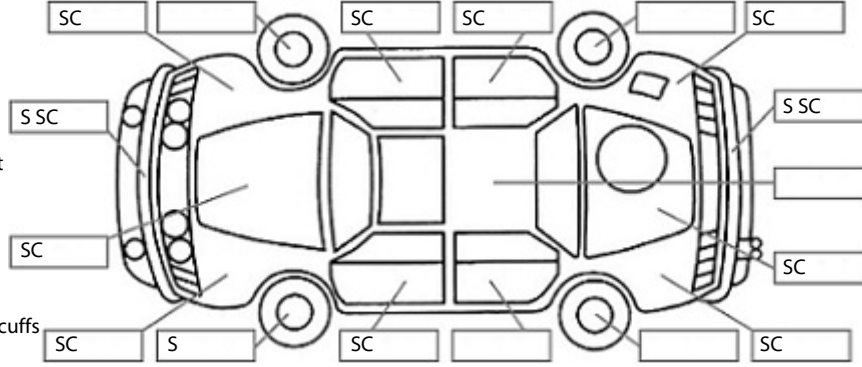

**Key:**

- S = scratch
- D = dent
- R = rust
- PT = paint defect
- C = crack
- P = pin dent
- \* = decals
- SC = stone chips
- W = significant scuffs

Body Inspection Comments

Rear parking sensor pushed in.

General Comments

Road Conditions During Test Drive: Dry

Engine Timing Mechanism: Timing Chain  
Evidence of Cam Belt Replacement: Not Applicable Kms:

	Pass	Fail	N/A
<b>Engine</b>			
Oil level	✓		
Smoke & fumes	✓		
Performance	✓		
Noise	✓		
<b>Cooling System</b>			
Coolant condition	✓		
Performance	✓		
Radiator / Hoses (visual)	✓		
<b>Transmission</b>			
Operation	✓		
Noise	✓		
Clutch			✓
CV joints	✓		
Wheel bearings	✓		
<b>Brakes</b>			
Performance	✓		
Hand Brake	✓		
<b>Tyres</b> (lowest observed tread depth of tyres)			
Left front	5.0	mm	
Right front	5.5	mm	
Left rear	6.0	mm	
Right rear	6.0	mm	
Spare	Yes		
<b>Suspension</b>			
Suspension performance	✓		
Steering performance	✓		
Shock absorbers	✓		
<b>Air Conditioning / Heater</b>			
Operation	✓		
<b>Electrical / Accessories</b>			
Head lights	✓		
Tail lights	✓		
Indicators	✓		
Dashboard warning lights	✓		
Wipers (front & rear)	✓		
Window winder FL	✓		
Window winder FR	✓		
Window winder RL	✓		
Window winder RR	✓		
Rear view mirrors	✓		
Radio (basic test only)	✓		
CD (basic test only)	✓		
Number of keys	2		
Central locking	✓		
Remote locking	✓		
Sat. Nav. (basic test only)			✓
Reversing camera			✓