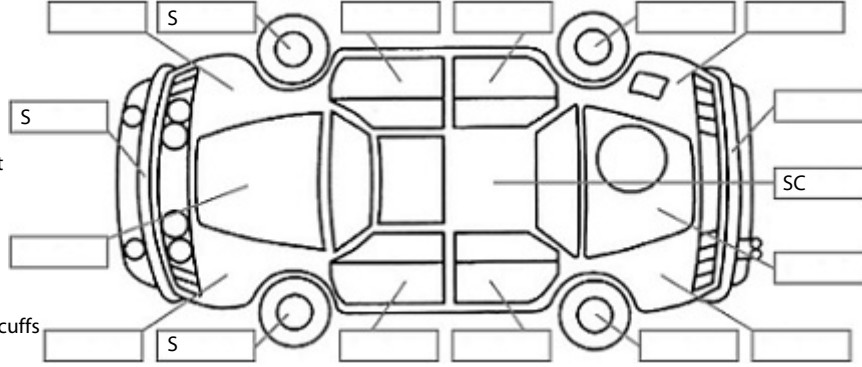

**Key:**

- S = scratch
- D = dent
- R = rust
- PT = paint defect
- C = crack
- P = pin dent
- \* = decals
- SC = stone chips
- W = significant scuffs

**Body Inspection Comments**

Note: some defects & blemishes may not be displayed in the diagram

Front bumper grille is broken.  
Front number plate damaged.

Conditions During Body Inspection: Dry

**Under Carriage & Under Bonnet Inspection Comments**

**Interior Comments**

Seats	Good
Carpets	Good
Panels	Good
Dashboard	Good