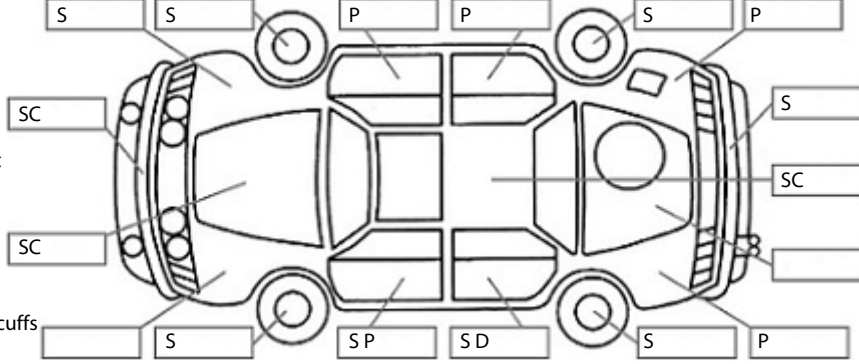

<b>Make:</b> Suzuki	<b>Model:</b> SX4 S-Cross	<b>Body Style:</b> SUV
<b>Year:</b> 2018	<b>Registration:</b> LUL426	<b>Reg Expiry:</b> 12 Dec 2024
<b>WoF Expiry:</b> 01 Dec 2024	<b>Odometer:</b> 143,030 Kms	<b>Good No:</b> 22990050
<b>VIN:</b> TSMJYB22S00605284	<b>Next Service:</b> 146,000	<b>Service History:</b> No

- Key:**  
S = scratch  
D = dent  
R = rust  
PT = paint defect  
C = crack  
P = pin dent  
\* = decals  
SC = stone chips  
W = significant scuffs

Body Inspection Comments

Note: some defects & blemishes may not be displayed in the diagram

Noise in pulley area. One remote key in poor condition.

Road Conditions During Test Drive: Dry

Engine Timing Mechanism: Timing Chain  
Evidence of Cam Belt Replacement: Not Applicable Kms:

	Pass	Fail	N/A
<b>Engine</b>			
Oil level	✓		
Smoke & fumes	✓		
Performance	✓		
Noise	✓		
<b>Cooling System</b>			
Coolant condition	✓		
Performance	✓		
Radiator / Hoses (visual)	✓		
<b>Transmission</b>			
Operation	✓		
Noise	✓		
Clutch			✓
CV joints	✓		
Wheel bearings	✓		
<b>Brakes</b>			
Performance	✓		
Hand Brake	✓		
<b>Tyres</b> (lowest observed tread depth of tyres)			
Left front	5	mm	
Right front	5	mm	
Left rear	4	mm	
Right rear	3	mm	
Spare		Yes	
<b>Suspension</b>			
Suspension performance	✓		
Steering performance	✓		
Shock absorbers	✓		
<b>Air Conditioning / Heater</b>			
Operation	✓		
<b>Electrical / Accessories</b>			
Head lights	✓		
Tail lights	✓		
Indicators	✓		
Dashboard warning lights	✓		
Wipers (front & rear)	✓		
Window winder FL	✓		
Window winder FR	✓		
Window winder RL	✓		
Window winder RR	✓		
Rear view mirrors	✓		
Radio (basic test only)	✓		
CD (basic test only)			✓
Number of keys	2		
Central locking	✓		
Remote locking	✓		
Sat. Nav. (basic test only)	✓		
Reversing camera	✓		