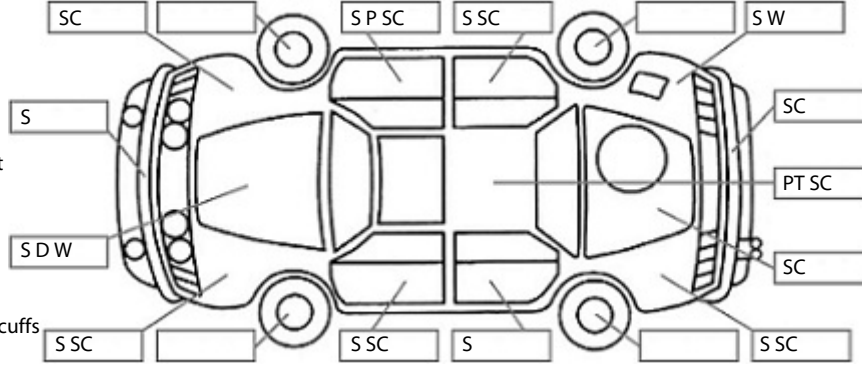

Key:

- S = scratch
- D = dent
- R = rust
- PT = paint defect
- C = crack
- P = pin dent
- * = decals
- SC = stone chips
- W = significant scuffs

Body Inspection Comments

Stone chips in windscreen
Spider rust on roof

Note: some defects & blemishes may not be displayed in the diagram

Conditions During Body Inspection: Dry

Under Carriage & Under Bonnet Inspection Comments

Oil leaks from engine and transmission

Interior Comments

Seats	RF seat base torn
Carpets	Good
Panels	LF door trim gouged. Cargo area scuffed
Dashboard	Scratches centre console

General Comments

Road Conditions During Test Drive: Dry

Engine Timing Mechanism: Timing Chain
Evidence of Cam Belt Replacement: Not Applicable Kms: