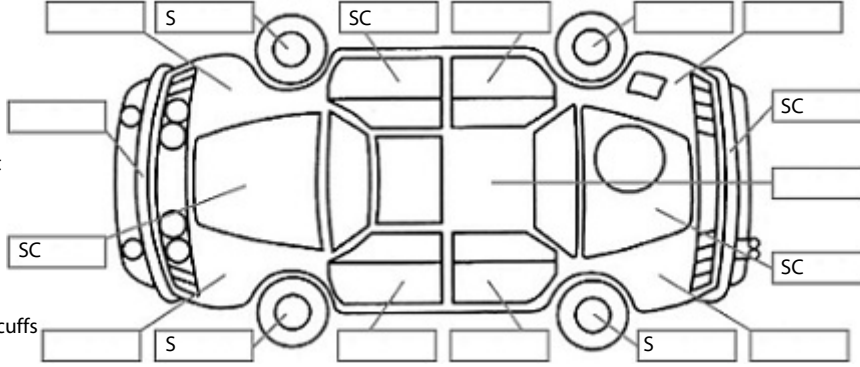

**Key:**

- S = scratch
- D = dent
- R = rust
- PT = paint defect
- C = crack
- P = pin dent
- \* = decals
- SC = stone chips
- W = significant scuffs

Body Inspection Comments

Note: some defects & blemishes may not be displayed in the diagram

Engine Timing Mechanism: Timing Chain  
Evidence of Cam Belt Replacement: Not Applicable Kms:

	Pass	Fail	N/A
<b>Engine</b>			
Oil level	✓		
Smoke & fumes	✓		
Performance	✓		
Noise	✓		
<b>Cooling System</b>			
Coolant condition	✓		
Performance	✓		
Radiator / Hoses (visual)	✓		
<b>Transmission</b>			
Operation	✓		
Noise	✓		
Clutch			✓
CV joints	✓		
Wheel bearings	✓		
<b>Brakes</b>			
Performance	✓		
Hand Brake	✓		
<b>Tyres</b> (lowest observed tread depth of tyres)			
Left front	3.5	mm	
Right front	3.5	mm	
Left rear	4.5	mm	
Right rear	4.5	mm	
Spare	Yes		
<b>Suspension</b>			
Suspension performance	✓		
Steering performance	✓		
Shock absorbers	✓		
<b>Air Conditioning / Heater</b>			
Operation	✓		
<b>Electrical / Accessories</b>			
Head lights	✓		
Tail lights	✓		
Indicators	✓		
Dashboard warning lights	✓		
Wipers (front & rear)	✓		
Window winder FL	✓		
Window winder FR	✓		
Window winder RL	✓		
Window winder RR	✓		
Rear view mirrors	✓		
Radio (basic test only)	✓		
CD (basic test only)	✓		
Number of keys	2		
Central locking	✓		
Remote locking	✓		
Sat. Nav. (basic test only)	✓		
Reversing camera	✓		