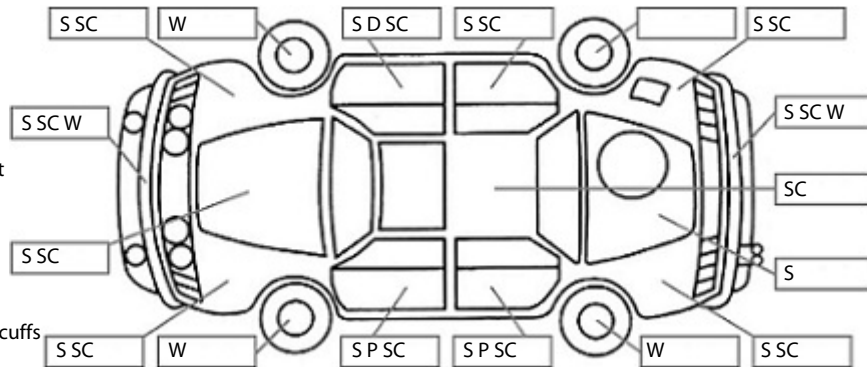

Key:

- S = scratch
- D = dent
- R = rust
- PT = paint defect
- C = crack
- P = pin dent
- * = decals
- SC = stone chips
- W = significant scuffs

Body Inspection Comments

Left wing mirror scuffed.
Right wing mirror casing cracked.
Rust chips on roof

Note: some defects & blemishes may not be displayed in the diagram

Conditions During Body Inspection: Wet

Under Carriage & Under Bonnet Inspection Comments

Interior Comments

Seats	front right seat base ripped
Carpets	Average
Panels	Average
Dashboard	Average