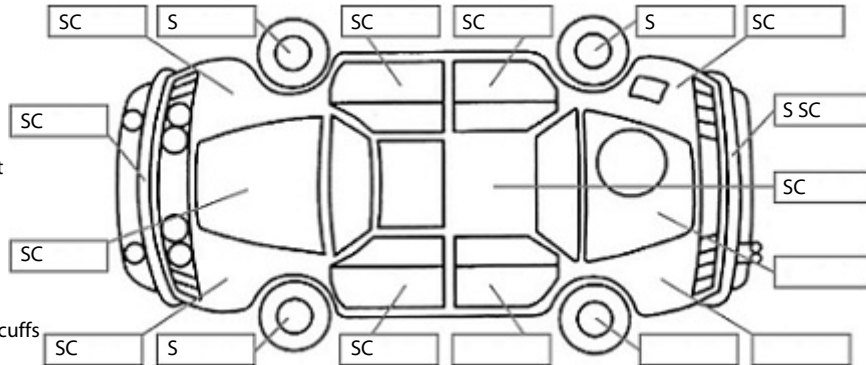

<b>Make:</b> Holden	<b>Model:</b> Commodore	<b>Body Style:</b> Sedan
<b>Year:</b> 2006	<b>Registration:</b> DNK642	<b>Reg Expiry:</b> 21 Mar 2025
<b>WoF Expiry:</b> 20 Sep 2025	<b>Odometer:</b> 157,970 Kms	<b>Good No:</b> 22989765
<b>VIN:</b> 6G1EP55H27L856885	<b>Next Service:</b> 167,973km	<b>Service History:</b> Yes

**Key:**

- S = scratch
- D = dent
- R = rust
- PT = paint defect
- C = crack
- P = pin dent
- \* = decals
- SC = stone chips
- W = significant scuffs

Body Inspection Comments

Crack in windscreen.

Note: some defects & blemishes may not be displayed in the diagram

Engine Timing Mechanism: Timing Chain  
 Evidence of Cam Belt Replacement: Not Applicable Kms:

	Pass	Fail	N/A
<b>Engine</b>			
Oil level	✓		
Smoke & fumes	✓		
Performance	✓		
Noise	✓		
<b>Cooling System</b>			
Coolant condition	✓		
Performance	✓		
Radiator / Hoses (visual)	✓		
<b>Transmission</b>			
Operation	✓		
Noise	✓		
Clutch			✓
CV joints			✓
Wheel bearings	✓		
<b>Brakes</b>			
Performance	✓		
Hand Brake	✓		
<b>Tyres</b> (lowest observed tread depth of tyres)			
Left front	4.0	mm	
Right front	4.5	mm	
Left rear	5.5	mm	
Right rear	5.5	mm	
Spare	Yes		
<b>Suspension</b>			
Suspension performance	✓		
Steering performance	✓		
Shock absorbers	✓		
<b>Air Conditioning / Heater</b>			
Operation	✓		
<b>Electrical / Accessories</b>			
Head lights	✓		
Tail lights	✓		
Indicators	✓		
Dashboard warning lights	✓		
Wipers (front & rear)	✓		
Window winder FL	✓		
Window winder FR	✓		
Window winder RL	✓		
Window winder RR	✓		
Rear view mirrors	✓		
Radio (basic test only)	✓		
CD (basic test only)	✓		
Number of keys	1		
Central locking	✓		
Remote locking	✓		
Sat. Nav. (basic test only)			✓
Reversing camera			✓