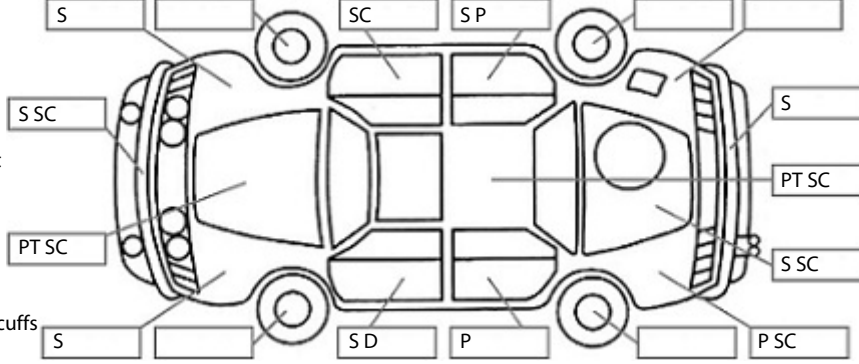

**Key:**

- S = scratch
- D = dent
- R = rust
- PT = paint defect
- C = crack
- P = pin dent
- \* = decals
- SC = stone chips
- W = significant scuffs

**Body Inspection Comments**

Note: some defects & blemishes may not be displayed in the diagram

Scratches and minor dents both inner wheel arches  
Crack in windscreen

Conditions During Body Inspection: Dry

**Under Carriage & Under Bonnet Inspection Comments**

**Interior Comments**

Seats	Good
Carpets	Good
Panels	Holes cargo area trim. Chips right rear handle surround
Dashboard	Good

**General Comments**

Road Conditions During Test Drive: Dry

Engine Timing Mechanism: Timing Chain  
Evidence of Cam Belt Replacement: Not Applicable Kms:

	Pass	Fail	N/A
<b>Engine</b>			
Oil level	✓		
Smoke & fumes	✓		
Performance	✓		
Noise	✓		
<b>Cooling System</b>			
Coolant condition	✓		
Performance	✓		
Radiator / Hoses (visual)	✓		
<b>Transmission</b>			
Operation	✓		
Noise	✓		
Clutch			✓
CV joints	✓		
Wheel bearings	✓		
<b>Brakes</b>			
Performance	✓		
Hand Brake	✓		
<b>Tyres</b> (lowest observed tread depth of tyres)			
Left front	6.5	mm	
Right front	6.5	mm	
Left rear	3.0	mm	
Right rear	2.5	mm	
Spare	Yes		
<b>Suspension</b>			
Suspension performance	✓		
Steering performance	✓		
Shock absorbers	✓		
<b>Air Conditioning / Heater</b>			
Operation	✓		
<b>Electrical / Accessories</b>			
Head lights	✓		
Tail lights	✓		
Indicators	✓		
Dashboard warning lights	✓		
Wipers (front & rear)	✓		
Window winder FL	✓		
Window winder FR	✓		
Window winder RL	✓		
Window winder RR	✓		
Rear view mirrors	✓		
Radio (basic test only)	✓		
CD (basic test only)			✓
Number of keys	2		
Central locking	✓		
Remote locking	✓		
Sat. Nav. (basic test only)	✓		
Reversing camera	✓		