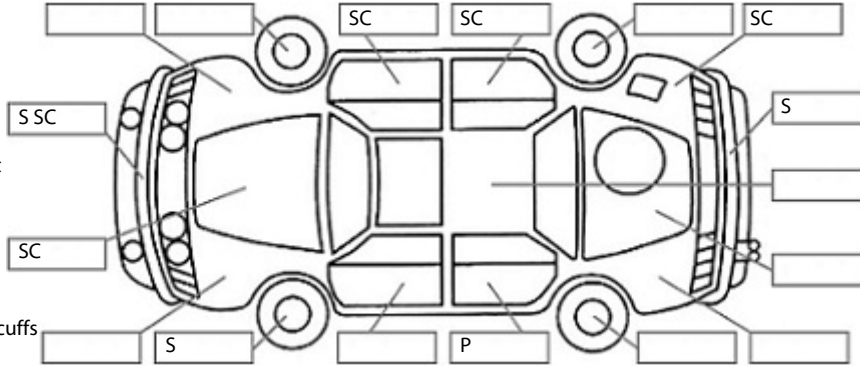

Make: Toyota	Model: Aqua	Body Style: Hatchback
Year: 2014	Registration: PWE761	Reg Expiry: 13 Oct 2024
WoF Expiry: 25 Apr 2025	Odometer: 114,818 Kms	Good No: 22989564
VIN: 7AT0H65YX23256286	Next Service: 116,000kms	Service History: No

Key:

- S = scratch
- D = dent
- R = rust
- PT = paint defect
- C = crack
- P = pin dent
- * = decals
- SC = stone chips
- W = significant scuffs

Body Inspection Comments

Note: some defects & blemishes may not be displayed in the diagram