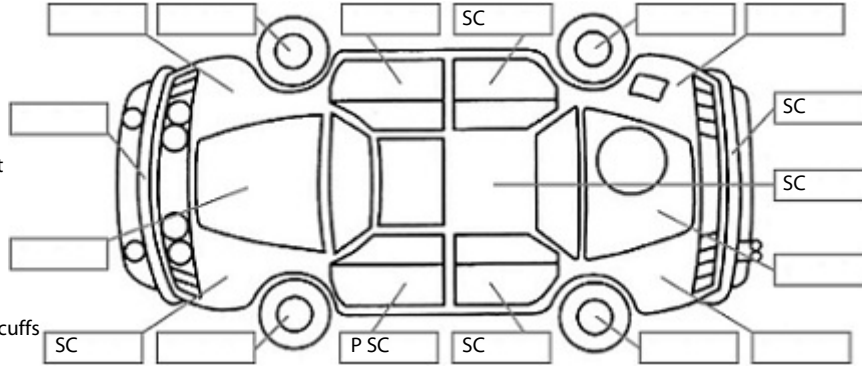

<b>Make:</b> Nissan	<b>Model:</b> X-Trail	<b>Body Style:</b> SUV
<b>Year:</b> 2021	<b>Registration:</b> NMN130	<b>Reg Expiry:</b> 23 Nov 2025
<b>WoF Expiry:</b> 17 Dec 2025	<b>Odometer:</b> 36,227 Kms	<b>Good No:</b> 22989426
<b>VIN:</b> JN1JBAT32A0060239	<b>Next Service:</b> 44,137 kms	<b>Service History:</b> No

**Key:**

- S = scratch
- D = dent
- R = rust
- PT = paint defect
- C = crack
- P = pin dent
- \* = decals
- SC = stone chips
- W = significant scuffs

Body Inspection Comments

Note: some defects & blemishes may not be displayed in the diagram

Engine Timing Mechanism: Timing Chain  
Evidence of Cam Belt Replacement: Not Applicable Kms:

	Pass	Fail	N/A
<b>Engine</b>			
Oil level	✓		
Smoke & fumes	✓		
Performance	✓		
Noise	✓		
<b>Cooling System</b>			
Coolant condition	✓		
Performance	✓		
Radiator / Hoses (visual)	✓		
<b>Transmission</b>			
Operation	✓		
Noise	✓		
Clutch			✓
CV joints	✓		
Wheel bearings	✓		
<b>Brakes</b>			
Performance	✓		
Hand Brake	✓		
<b>Tyres</b> (lowest observed tread depth of tyres)			
Left front	3.5	mm	
Right front	4.0	mm	
Left rear	3.0	mm	
Right rear	3.0	mm	
Spare	Yes		
<b>Suspension</b>			
Suspension performance	✓		
Steering performance	✓		
Shock absorbers	✓		
<b>Air Conditioning / Heater</b>			
Operation	✓		
<b>Electrical / Accessories</b>			
Head lights	✓		
Tail lights	✓		
Indicators	✓		
Dashboard warning lights	✓		
Wipers (front & rear)	✓		
Window winder FL	✓		
Window winder FR	✓		
Window winder RL	✓		
Window winder RR	✓		
Rear view mirrors	✓		
Radio (basic test only)	✓		
CD (basic test only)	✓		
Number of keys	2		
Central locking	✓		
Remote locking	✓		
Sat. Nav. (basic test only)			✓
Reversing camera	✓		