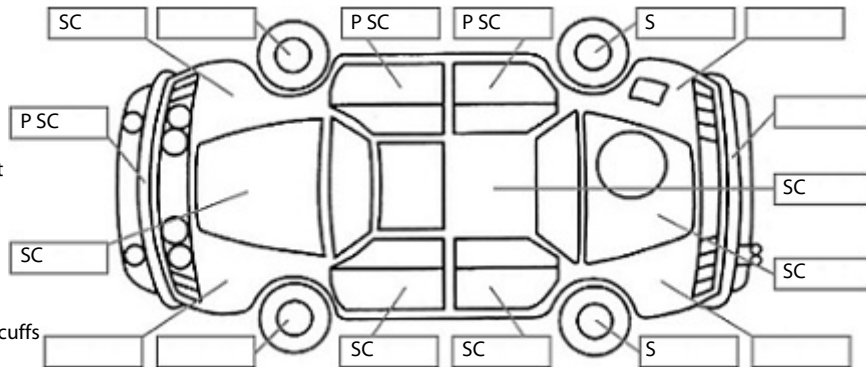

Key:

- S = scratch
- D = dent
- R = rust
- PT = paint defect
- C = crack
- P = pin dent
- * = decals
- SC = stone chips
- W = significant scuffs

Body Inspection Comments

Note: some defects & blemishes may not be displayed in the diagram

Drivers door seal damaged.
Front number plate missing.
Chipped windscreen.

Conditions During Body Inspection: Dry

Under Carriage & Under Bonnet Inspection Comments

Interior Comments

Seats	Average
Carpets	Average
Panels	Scuffs in cargo area.
Dashboard	Average

General Comments

7 seater AWD petrol auto SUV.

Road Conditions During Test Drive: Dry

Engine Timing Mechanism: Timing Chain
Evidence of Cam Belt Replacement: Not Applicable Kms:

	Pass	Fail	N/A
Engine			
Oil level	✓		
Smoke & fumes	✓		
Performance	✓		
Noise	✓		
Cooling System			
Coolant condition	✓		
Performance	✓		
Radiator / Hoses (visual)	✓		
Transmission			
Operation	✓		
Noise	✓		
Clutch			✓
CV joints	✓		
Wheel bearings	✓		
Brakes			
Performance	✓		
Hand Brake	✓		
Tyres (lowest observed tread depth of tyres)			
Left front	4	mm	
Right front	4	mm	
Left rear	2	mm	
Right rear	2	mm	
Spare	Yes		
Suspension			
Suspension performance	✓		
Steering performance	✓		
Shock absorbers	✓		
Air Conditioning / Heater			
Operation	✓		
Electrical / Accessories			
Head lights	✓		
Tail lights	✓		
Indicators	✓		
Dashboard warning lights	✓		
Wipers (front & rear)	✓		
Window winder FL	✓		
Window winder FR	✓		
Window winder RL	✓		
Window winder RR	✓		
Rear view mirrors	✓		
Radio (basic test only)	✓		
CD (basic test only)			✓
Number of keys	1		
Central locking	✓		
Remote locking	✓		
Sat. Nav. (basic test only)			✓
Reversing camera	✓		