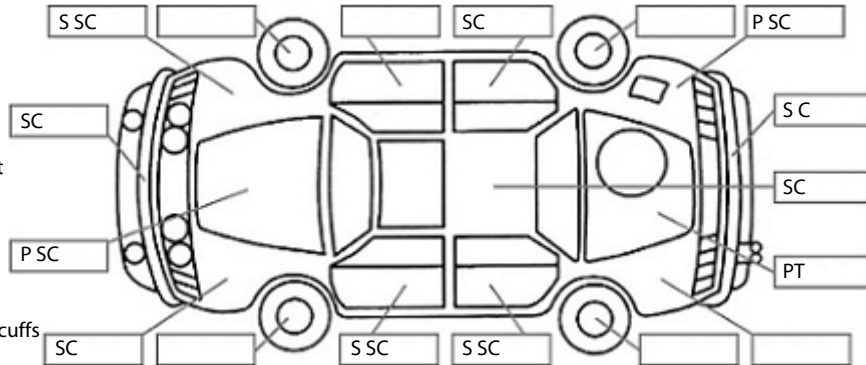

**Key:**

- S = scratch
- D = dent
- R = rust
- PT = paint defect
- C = crack
- P = pin dent
- \* = decals
- SC = stone chips
- W = significant scuffs

**Body Inspection Comments**

Left tyres bald, F/L tyre showing wire.  
Chipped windscreen.