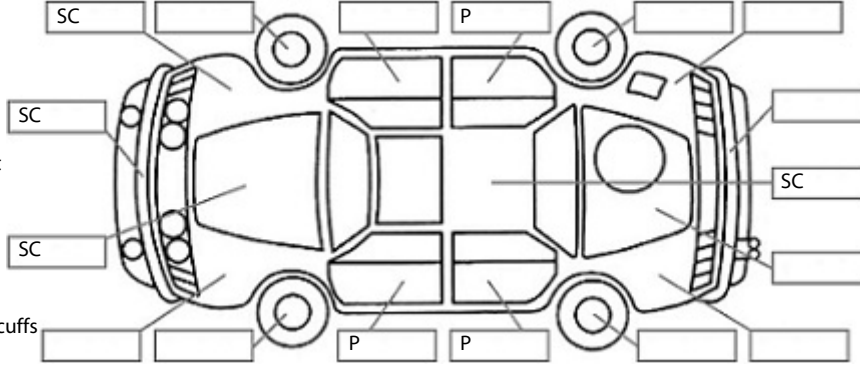

Key:

- S = scratch
- D = dent
- R = rust
- PT = paint defect
- C = crack
- P = pin dent
- * = decals
- SC = stone chips
- W = significant scuffs

Body Inspection Comments

Note: some defects & blemishes may not be displayed in the diagram

Engine Timing Mechanism: Timing Chain
Evidence of Cam Belt Replacement: Not Applicable Kms:

	Pass	Fail	N/A
Engine			
Oil level	✓		
Smoke & fumes	✓		
Performance	✓		
Noise	✓		
Cooling System			
Coolant condition	✓		
Performance	✓		
Radiator / Hoses (visual)	✓		
Transmission			
Operation	✓		
Noise	✓		
Clutch			✓
CV joints	✓		
Wheel bearings	✓		
Brakes			
Performance	✓		
Hand Brake	✓		
Tyres (lowest observed tread depth of tyres)			
Left front	5	mm	
Right front	5	mm	
Left rear	2.5	mm	
Right rear	2	mm	
Spare	Yes		
Suspension			
Suspension performance	✓		
Steering performance	✓		
Shock absorbers	✓		
Air Conditioning / Heater			
Operation	✓		
Electrical / Accessories			
Head lights	✓		
Tail lights	✓		
Indicators	✓		
Dashboard warning lights	✓		
Wipers (front & rear)	✓		
Window winder FL	✓		
Window winder FR	✓		
Window winder RL	✓		
Window winder RR	✓		
Rear view mirrors	✓		
Radio (basic test only)	✓		
CD (basic test only)			✓
Number of keys	2		
Central locking	✓		
Remote locking	✓		
Sat. Nav. (basic test only)	✓		
Reversing camera	✓		