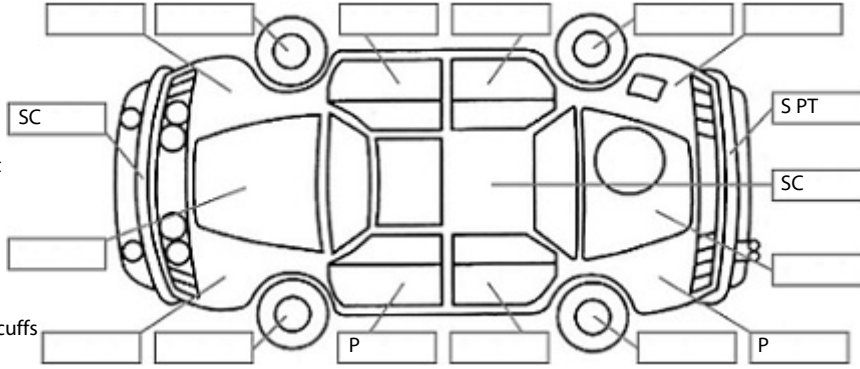

Key:

- S = scratch
- D = dent
- R = rust
- PT = paint defect
- C = crack
- P = pin dent
- * = decals
- SC = stone chips
- W = significant scuffs

Body Inspection Comments

Note: some defects & blemishes may not be displayed in the diagram

Stone chip in windscreen.

Conditions During Body Inspection: Dry

Under Carriage & Under Bonnet Inspection Comments

Rear tyres are wearing in inside shoulders.

Interior Comments

Seats	Good
Carpets	Good
Panels	Good
Dashboard	Good, holes drilled in centre console.