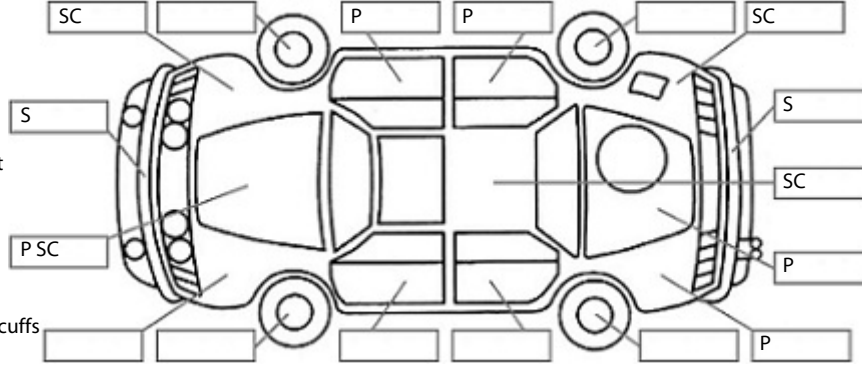

**Key:**

- S = scratch
- D = dent
- R = rust
- PT = paint defect
- C = crack
- P = pin dent
- \* = decals
- SC = stone chips
- W = significant scuffs

Body Inspection Comments

Note: some defects & blemishes may not be displayed in the diagram

Drivers door seal is torn.

Conditions During Body Inspection: Wet

Under Carriage & Under Bonnet Inspection Comments

Interior Comments

Seats	Good
Carpets	Good
Panels	Good
Dashboard	Good

General Comments

Road Conditions During Test Drive: Dry

Engine Timing Mechanism: Timing Chain  
Evidence of Cam Belt Replacement: Not Applicable Kms:

	Pass	Fail	N/A
<b>Engine</b>			
Oil level	✓		
Smoke & fumes	✓		
Performance	✓		
Noise	✓		
<b>Cooling System</b>			
Coolant condition	✓		
Performance	✓		
Radiator / Hoses (visual)	✓		
<b>Transmission</b>			
Operation	✓		
Noise	✓		
Clutch			✓
CV joints	✓		
Wheel bearings	✓		
<b>Brakes</b>			
Performance	✓		
Hand Brake	✓		
<b>Tyres</b> (lowest observed tread depth of tyres)			
Left front	5.5	mm	
Right front	6.0	mm	
Left rear	5.0	mm	
Right rear	5.0	mm	
Spare	Yes		
<b>Suspension</b>			
Suspension performance	✓		
Steering performance	✓		
Shock absorbers	✓		
<b>Air Conditioning / Heater</b>			
Operation	✓		
<b>Electrical / Accessories</b>			
Head lights	✓		
Tail lights	✓		
Indicators	✓		
Dashboard warning lights	✓		
Wipers (front & rear)	✓		
Window winder FL	✓		
Window winder FR	✓		
Window winder RL	✓		
Window winder RR	✓		
Rear view mirrors	✓		
Radio (basic test only)	✓		
CD (basic test only)			✓
Number of keys	2		
Central locking	✓		
Remote locking	✓		
Sat. Nav. (basic test only)			✓
Reversing camera	✓		