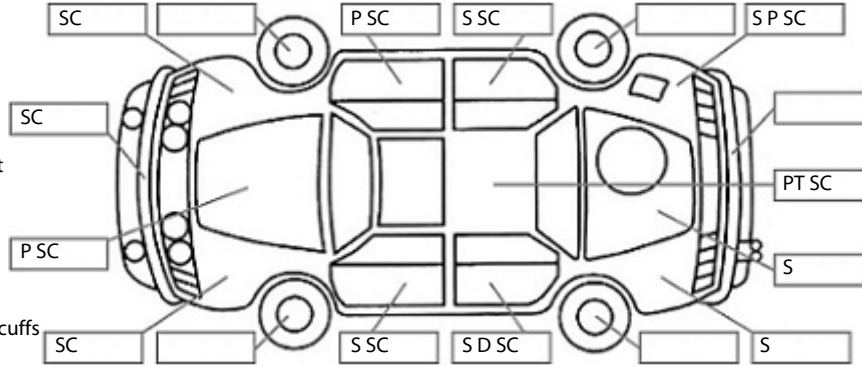

**Key:**

- S = scratch
- D = dent
- R = rust
- PT = paint defect
- C = crack
- P = pin dent
- \* = decals
- SC = stone chips
- W = significant scuffs

Body Inspection Comments

Note: some defects & blemishes may not be displayed in the diagram

General Comments

Diesel auto Transit van.

Road Conditions During Test Drive: Dry

Engine Timing Mechanism: Timing Chain  
Evidence of Cam Belt Replacement: Not Applicable Kms:

	Pass	Fail	N/A
<b>Engine</b>			
Oil level	✓		
Smoke & fumes	✓		
Performance	✓		
Noise	✓		
<b>Cooling System</b>			
Coolant condition	✓		
Performance	✓		
Radiator / Hoses (visual)	✓		
<b>Transmission</b>			
Operation	✓		
Noise	✓		
Clutch			✓
CV joints	✓		
Wheel bearings	✓		
<b>Brakes</b>			
Performance	✓		
Hand Brake	✓		
<b>Tyres</b> (lowest observed tread depth of tyres)			
Left front	5	mm	
Right front	5	mm	
Left rear	8	mm	
Right rear	8	mm	
Spare	Yes		
<b>Suspension</b>			
Suspension performance	✓		
Steering performance	✓		
Shock absorbers	✓		
<b>Air Conditioning / Heater</b>			
Operation	✓		
<b>Electrical / Accessories</b>			
Head lights	✓		
Tail lights	✓		
Indicators	✓		
Dashboard warning lights	✓		
Wipers (front & rear)	✓		
Window winder FL	✓		
Window winder FR	✓		
Window winder RL			✓
Window winder RR			✓
Rear view mirrors	✓		
Radio (basic test only)	✓		
CD (basic test only)			✓
Number of keys	2		
Central locking	✓		
Remote locking	✓		
Sat. Nav. (basic test only)	✓		
Reversing camera	✓		