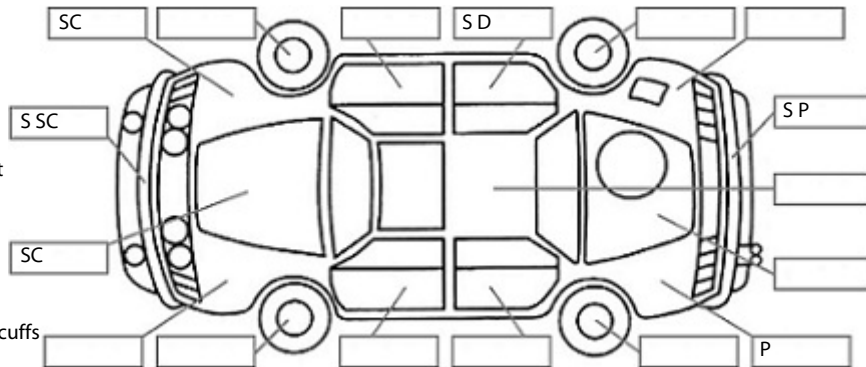

<b>Make:</b> KIA	<b>Model:</b> Seltos	<b>Body Style:</b> SUV
<b>Year:</b> 2022	<b>Registration:</b> PJD146	<b>Reg Expiry:</b> 28 Jun 2025
<b>WoF Expiry:</b> 29 Jun 2025	<b>Odometer:</b> 40,790 Kms	<b>Good No:</b> 22988970
<b>VIN:</b> KNAEP81ATN734868	<b>Next Service:</b> 55,320km	<b>Service History:</b> No

**Key:**

- S = scratch
- D = dent
- R = rust
- PT = paint defect
- C = crack
- P = pin dent
- \* = decals
- SC = stone chips
- W = significant scuffs

**Body Inspection Comments**

Note: some defects & blemishes may not be displayed in the diagram