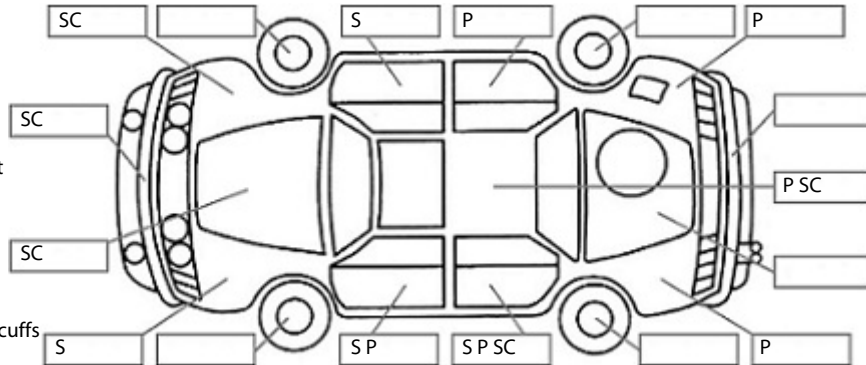

<b>Make:</b> Toyota	<b>Model:</b> Rav4	<b>Body Style:</b> SUV
<b>Year:</b> 2020	<b>Registration:</b> NFD230	<b>Reg Expiry:</b> 10 Mar 2025
<b>WoF Expiry:</b> 13 Dec 2025	<b>Odometer:</b> 22,333 Kms	<b>Good No:</b> 22988962
<b>VIN:</b> JTMBW3FV00D090075	<b>Next Service:</b> 37000kms	<b>Service History:</b> No

**Key:**

- S = scratch
- D = dent
- R = rust
- PT = paint defect
- C = crack
- P = pin dent
- \* = decals
- SC = stone chips
- W = significant scuffs

**Body Inspection Comments**

Note: some defects & blemishes may not be displayed in the diagram

- Tail Gate trim cracked
- Plastic trim in cargo area scratched

Conditions During Body Inspection: Dry

**Under Carriage & Under Bonnet Inspection Comments**

**Interior Comments**

Seats	Average
Carpets	Good
Panels	Good
Dashboard	Good

**General Comments**

Road Conditions During Test Drive: Dry

Engine Timing Mechanism: Timing Chain  
 Evidence of Cam Belt Replacement: Not Applicable Kms:

	Pass	Fail	N/A
<b>Engine</b>			
Oil level	✓		
Smoke & fumes	✓		
Performance	✓		
Noise	✓		
<b>Cooling System</b>			
Coolant condition	✓		
Performance	✓		
Radiator / Hoses (visual)	✓		
<b>Transmission</b>			
Operation	✓		
Noise	✓		
Clutch			✓
CV joints	✓		
Wheel bearings	✓		
<b>Brakes</b>			
Performance	✓		
Hand Brake	✓		
<b>Tyres</b> (lowest observed tread depth of tyres)			
Left front	6.7	mm	
Right front	7.0	mm	
Left rear	5.6	mm	
Right rear	5.7	mm	
Spare	Yes		
<b>Suspension</b>			
Suspension performance	✓		
Steering performance	✓		
Shock absorbers	✓		
<b>Air Conditioning / Heater</b>			
Operation	✓		
<b>Electrical / Accessories</b>			
Head lights	✓		
Tail lights	✓		
Indicators	✓		
Dashboard warning lights	✓		
Wipers (front & rear)	✓		
Window winder FL	✓		
Window winder FR	✓		
Window winder RL	✓		
Window winder RR	✓		
Rear view mirrors	✓		
Radio (basic test only)	✓		
CD (basic test only)			✓
Number of keys	2		
Central locking	✓		
Remote locking	✓		
Sat. Nav. (basic test only)	✓		
Reversing camera	✓		