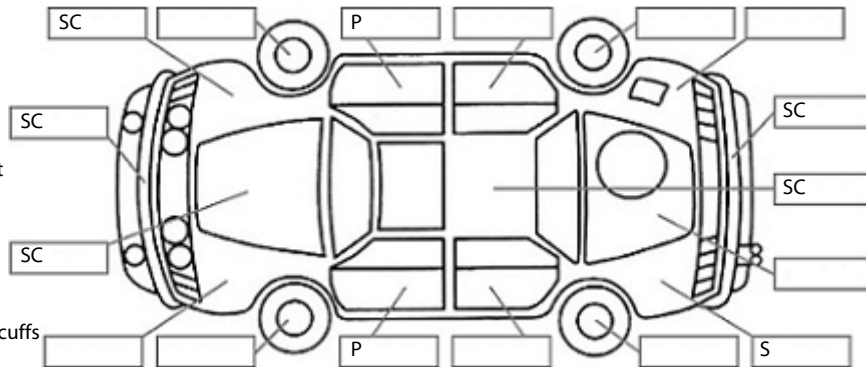

**Key:**

- S = scratch
- D = dent
- R = rust
- PT = paint defect
- C = crack
- P = pin dent
- \* = decals
- SC = stone chips
- W = significant scuffs

**Body Inspection Comments**

Note: some defects & blemishes may not be displayed in the diagram

Stone chip in windscreen.

Conditions During Body Inspection: Dry

**Under Carriage & Under Bonnet Inspection Comments**

**Interior Comments**

Seats	Good
Carpets	Good
Panels	Good
Dashboard	Good

**General Comments**

Road Conditions During Test Drive: Dry

Engine Timing Mechanism: Timing Chain  
 Evidence of Cam Belt Replacement: Not Applicable Kms:

	Pass	Fail	N/A
<b>Engine</b>			
Oil level	✓		
Smoke & fumes	✓		
Performance	✓		
Noise	✓		
<b>Cooling System</b>			
Coolant condition	✓		
Performance	✓		
Radiator / Hoses (visual)	✓		
<b>Transmission</b>			
Operation	✓		
Noise	✓		
Clutch			✓
CV joints	✓		
Wheel bearings	✓		
<b>Brakes</b>			
Performance	✓		
Hand Brake	✓		
<b>Tyres</b> (lowest observed tread depth of tyres)			
Left front	8.0	mm	
Right front	2.5	mm	
Left rear	5.0	mm	
Right rear	5.5	mm	
Spare	Yes		
<b>Suspension</b>			
Suspension performance	✓		
Steering performance	✓		
Shock absorbers	✓		
<b>Air Conditioning / Heater</b>			
Operation	✓		
<b>Electrical / Accessories</b>			
Head lights	✓		
Tail lights	✓		
Indicators	✓		
Dashboard warning lights	✓		
Wipers (front & rear)	✓		
Window winder FL	✓		
Window winder FR	✓		
Window winder RL	✓		
Window winder RR	✓		
Rear view mirrors	✓		
Radio (basic test only)	✓		
CD (basic test only)			✓
Number of keys	1		
Central locking	✓		
Remote locking	✓		
Sat. Nav. (basic test only)			✓
Reversing camera	✓		