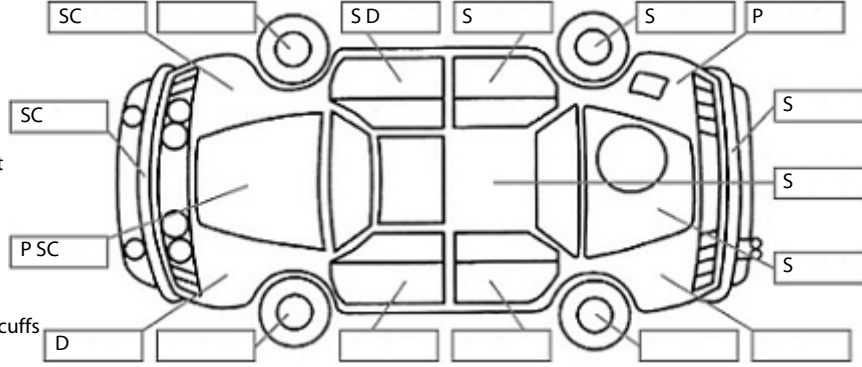

<b>Make:</b> Skoda	<b>Model:</b> Octavia	<b>Body Style:</b> Wagon
<b>Year:</b> 2019	<b>Registration:</b> MPF217	<b>Reg Expiry:</b> 08 Mar 2025
<b>WoF Expiry:</b> 15 Mar 2025	<b>Odometer:</b> 124,718 Kms	<b>Good No:</b> 22988894
<b>VIN:</b> TMBKC7NE9L005588	<b>Next Service:</b> 123,000km	<b>Service History:</b> No

**Key:**

- S = scratch
- D = dent
- R = rust
- PT = paint defect
- C = crack
- P = pin dent
- \* = decals
- SC = stone chips
- W = significant scuffs

**Body Inspection Comments**

Note: some defects & blemishes may not be displayed in the diagram

Stone chip in black area at bottom of windscreen.

Conditions During Body Inspection: Dry

**Under Carriage & Under Bonnet Inspection Comments**

**Interior Comments**

Seats	Good
Carpets	Good
Panels	Good
Dashboard	Good