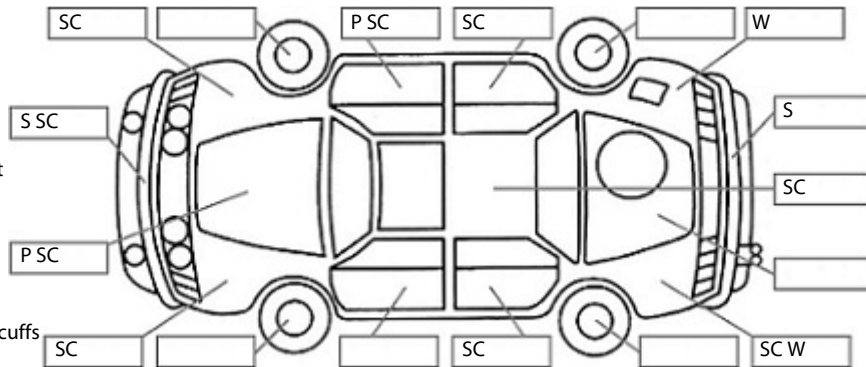

<b>Make:</b> Toyota	<b>Model:</b> Highlander	<b>Body Style:</b> SUV
<b>Year:</b> 2021	<b>Registration:</b> NWT359	<b>Reg Expiry:</b> 25 May 2025
<b>WoF Expiry:</b> 23 Nov 2025	<b>Odometer:</b> 99,174 Kms	<b>Good No:</b> 22988700
<b>VIN:</b> 5TDLB3CH60S066818	<b>Next Service:</b> 102,934kms	<b>Service History:</b> Yes

**Key:**

- S = scratch
- D = dent
- R = rust
- PT = paint defect
- C = crack
- P = pin dent
- \* = decals
- SC = stone chips
- W = significant scuffs

**Body Inspection Comments**

Note: some defects & blemishes may not be displayed in the diagram

Chipped windscreen.  
Small tear in hatch door seal.

Conditions During Body Inspection: Wet

**Under Carriage & Under Bonnet Inspection Comments**

**Interior Comments**

Seats	Average
Carpets	Average
Panels	Scuffs in cargo area.
Dashboard	Dashboard torn on left side.