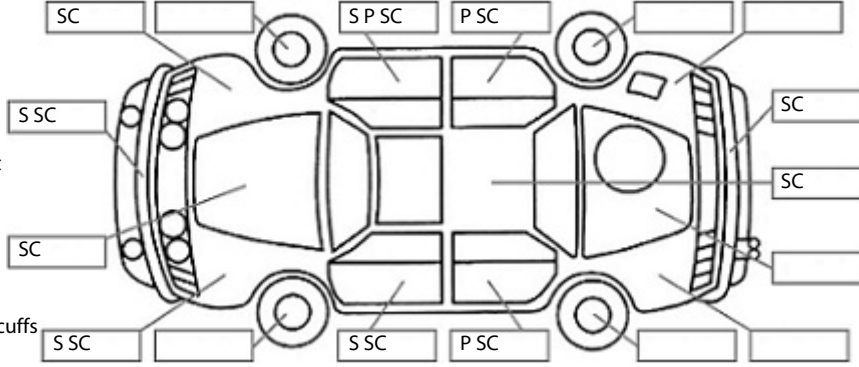

Key:

- S = scratch
- D = dent
- R = rust
- PT = paint defect
- C = crack
- P = pin dent
- * = decals
- SC = stone chips
- W = significant scuffs

Body Inspection Comments

Note: some defects & blemishes may not be displayed in the diagram

Rusty chips on roof.
Chipped windscreen.

Conditions During Body Inspection: Dry

Under Carriage & Under Bonnet Inspection Comments

Interior Comments

Seats	Average
Carpets	Average
Panels	Cargo blind missing.
Dashboard	Good