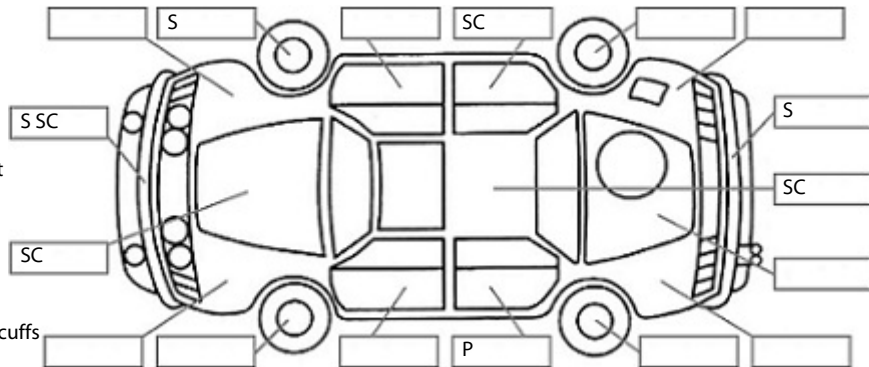

**Key:**

- S = scratch
- D = dent
- R = rust
- PT = paint defect
- C = crack
- P = pin dent
- \* = decals
- SC = stone chips
- W = significant scuffs

**Body Inspection Comments**

Note: some defects & blemishes may not be displayed in the diagram

Small crack in right wing mirror indicator lens

Conditions During Body Inspection: Dry

**Under Carriage & Under Bonnet Inspection Comments**

**Interior Comments**

Seats	Good
Carpets	Good
Panels	Good
Dashboard	Good