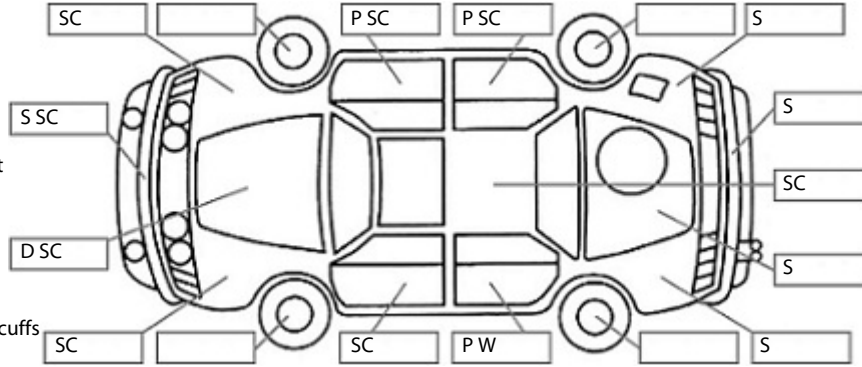

Key:

- S = scratch
- D = dent
- R = rust
- PT = paint defect
- C = crack
- P = pin dent
- * = decals
- SC = stone chips
- W = significant scuffs

Body Inspection Comments

Note: some defects & blemishes may not be displayed in the diagram

- Running boards bent. R/F tyre worn on inner shoulder.
- Paint flaking off canopy / lockbox .
- Rusty chips on roof. Chipped windscreen.

Conditions During Body Inspection: Wet

Under Carriage & Under Bonnet Inspection Comments