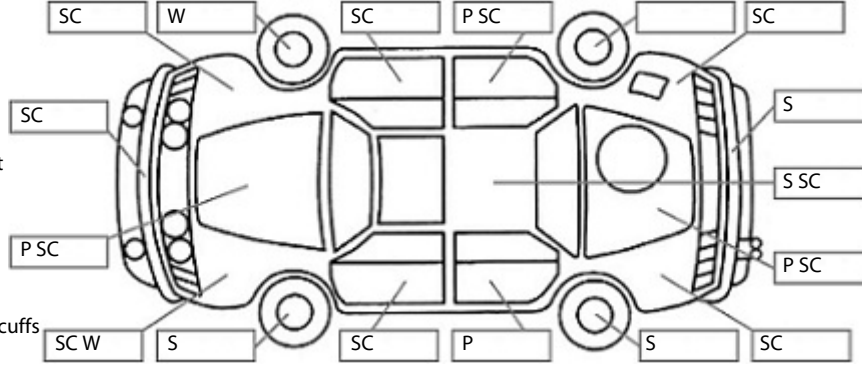

Key:

- S = scratch
- D = dent
- R = rust
- PT = paint defect
- C = crack
- P = pin dent
- * = decals
- SC = stone chips
- W = significant scuffs

Body Inspection Comments

Note: some defects & blemishes may not be displayed in the diagram

Scatched / flaking on roof above windscreen.
Chipped windscreen.

Conditions During Body Inspection: Wet

Under Carriage & Under Bonnet Inspection Comments

Interior Comments

Seats	Rip on drivers seat.
Carpets	Average
Panels	Screw holes in console.
Dashboard	Steering wheel worn.