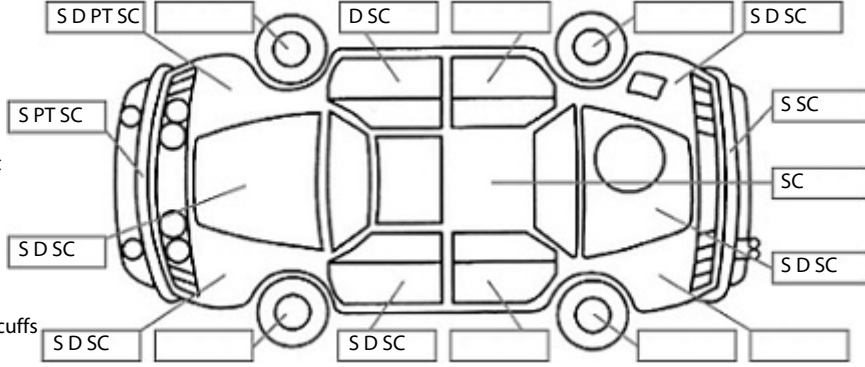

Key:

- S = scratch
- D = dent
- R = rust
- PT = paint defect
- C = crack
- P = pin dent
- * = decals
- SC = stone chips
- W = significant scuffs

Body Inspection Comments

Note: some defects & blemishes may not be displayed in the diagram